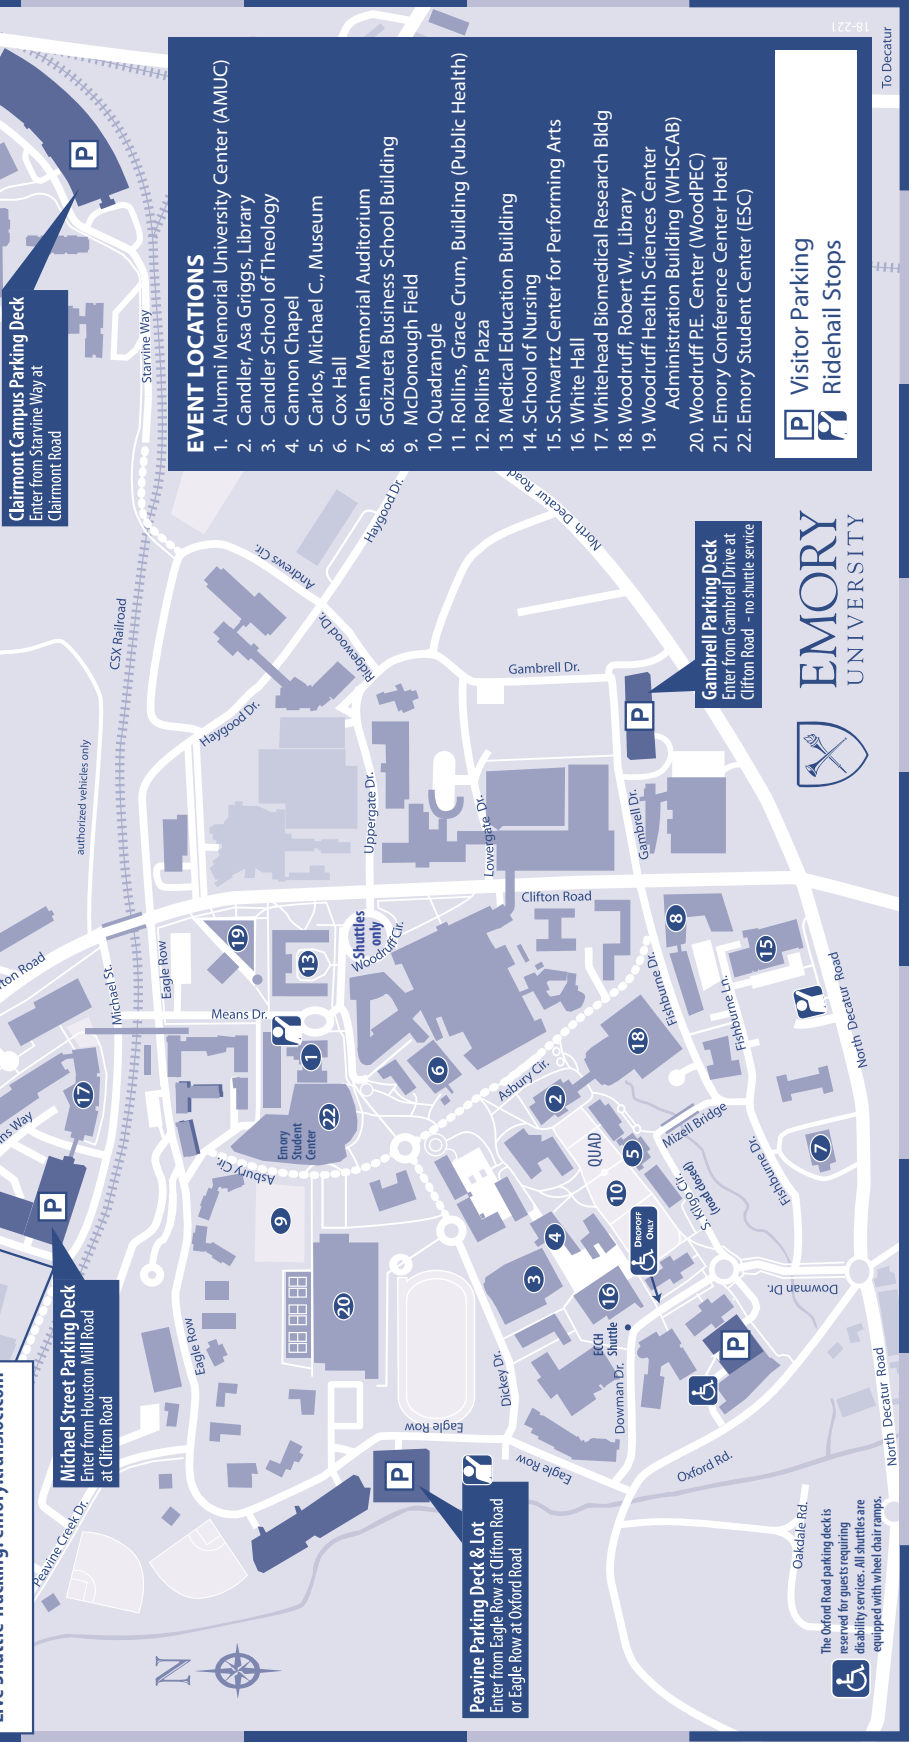

Commencement Map

Live Shuttle Tracking: emory.transloc.com

Clairmont Campus Parking Deck
Enter from Starvine Way at Clairmont Road

Michael Street Parking Deck
Enter from Houston Mill Road at Clifton Road

Peavine Parking Deck & Lot
Enter from Eagle Row at Clifton Road or Eagle Row at Oxford Road

Gambrell Parking Deck
Enter from Gambrell Drive at Clifton Road - no shuttle service

EVENT LOCATIONS

1. Alumni Memorial University Center (AMUC)
2. Candler, Asa Griggs, Library
3. Candler School of Theology
4. Cannon Chapel
5. Carlos, Michael C., Museum
6. Cox Hall
7. Glenn Memorial Auditorium
8. Goizueta Business School Building
9. McDonough Field
10. Quadrangle
11. Rollins, Grace Crum, Building (Public Health)
12. Rollins Plaza
13. Medical Education Building
14. School of Nursing
15. Schwartz Center for Performing Arts
16. White Hall
17. Whitehead Biomedical Research Bldg
18. Woodruff, Robert W., Library
19. Woodruff Health Sciences Center Administration Building (WHSCAB)
20. Woodruff PE Center (WoodPEC)
21. Emory Conference Center Hotel
22. Emory Student Center (ESC)

Visitor Parking
Ridehail Stops