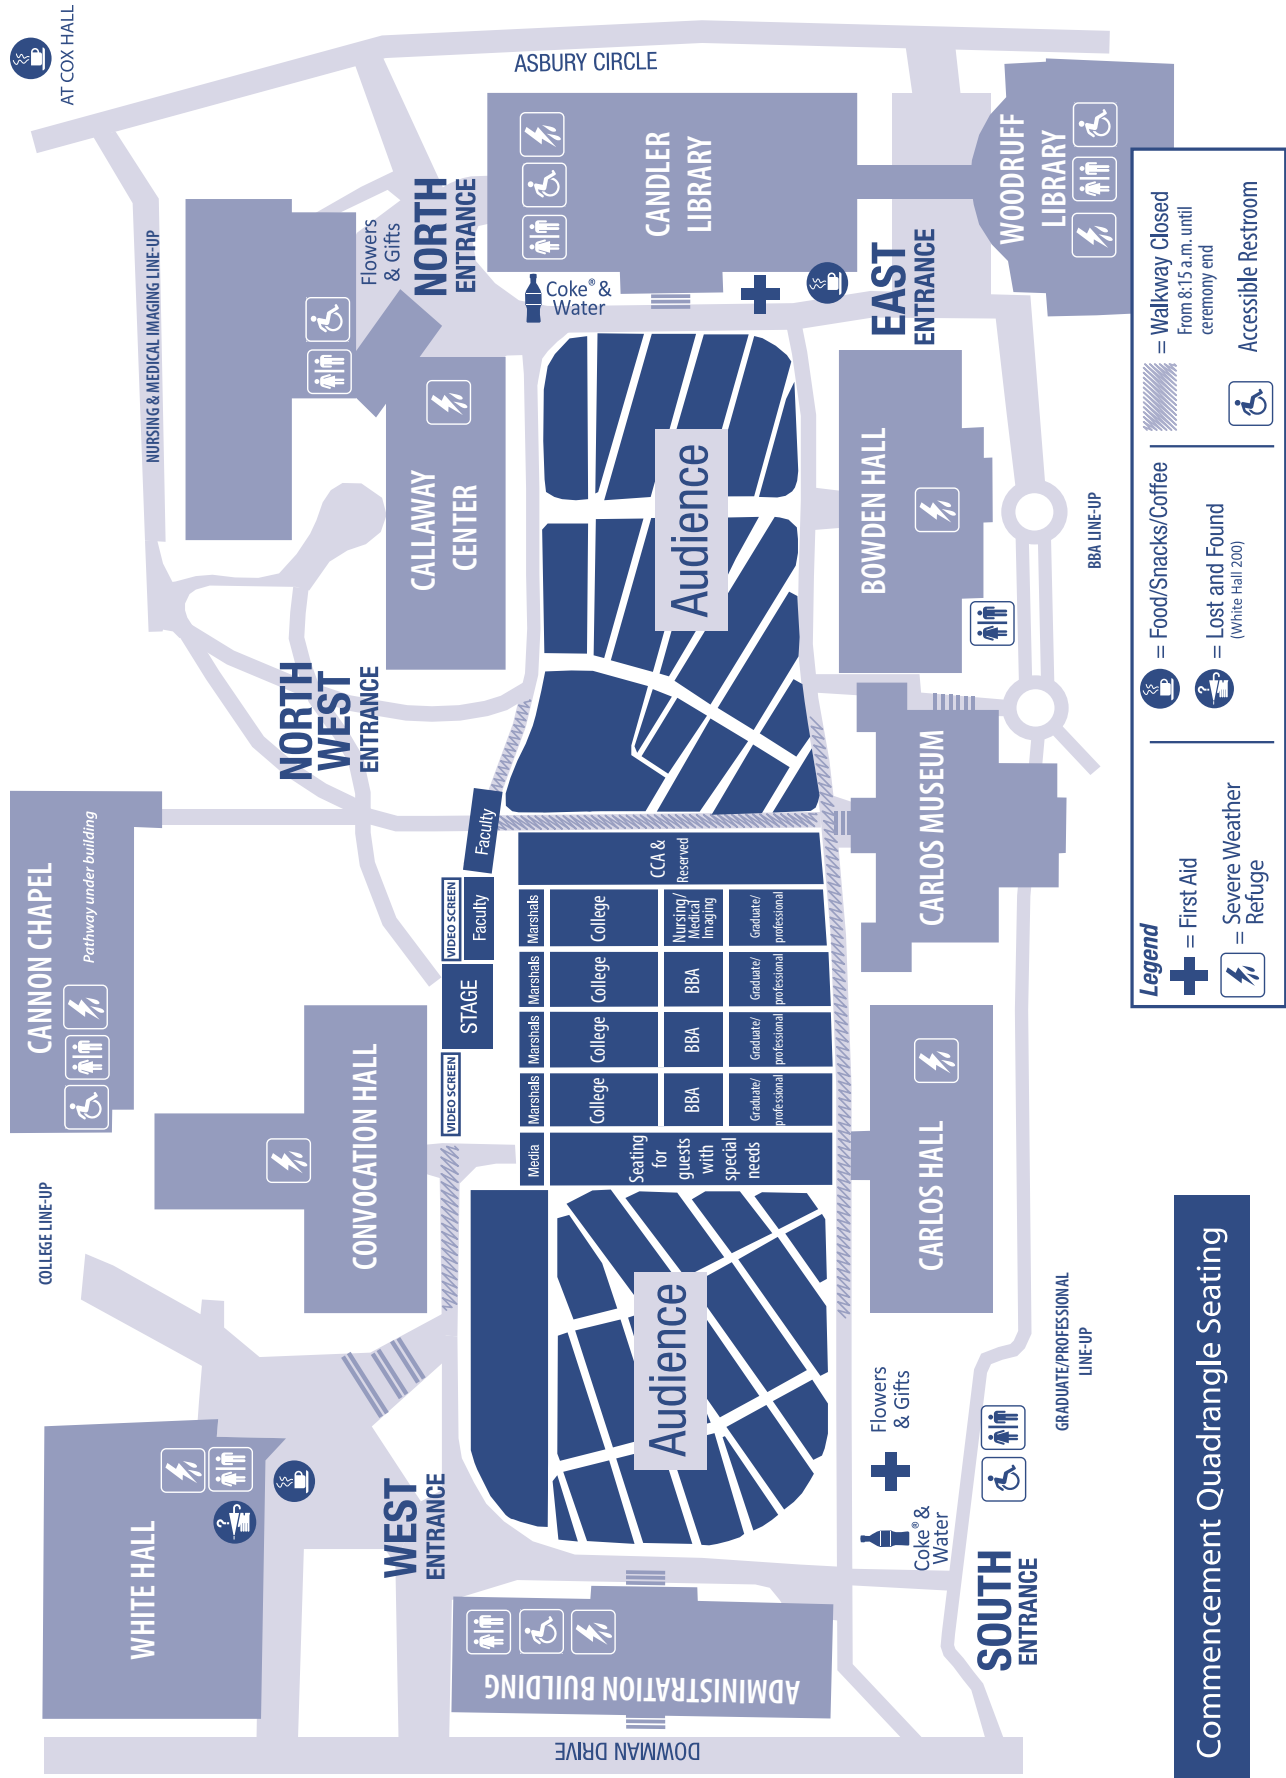

Commencement Quadrangle Seating