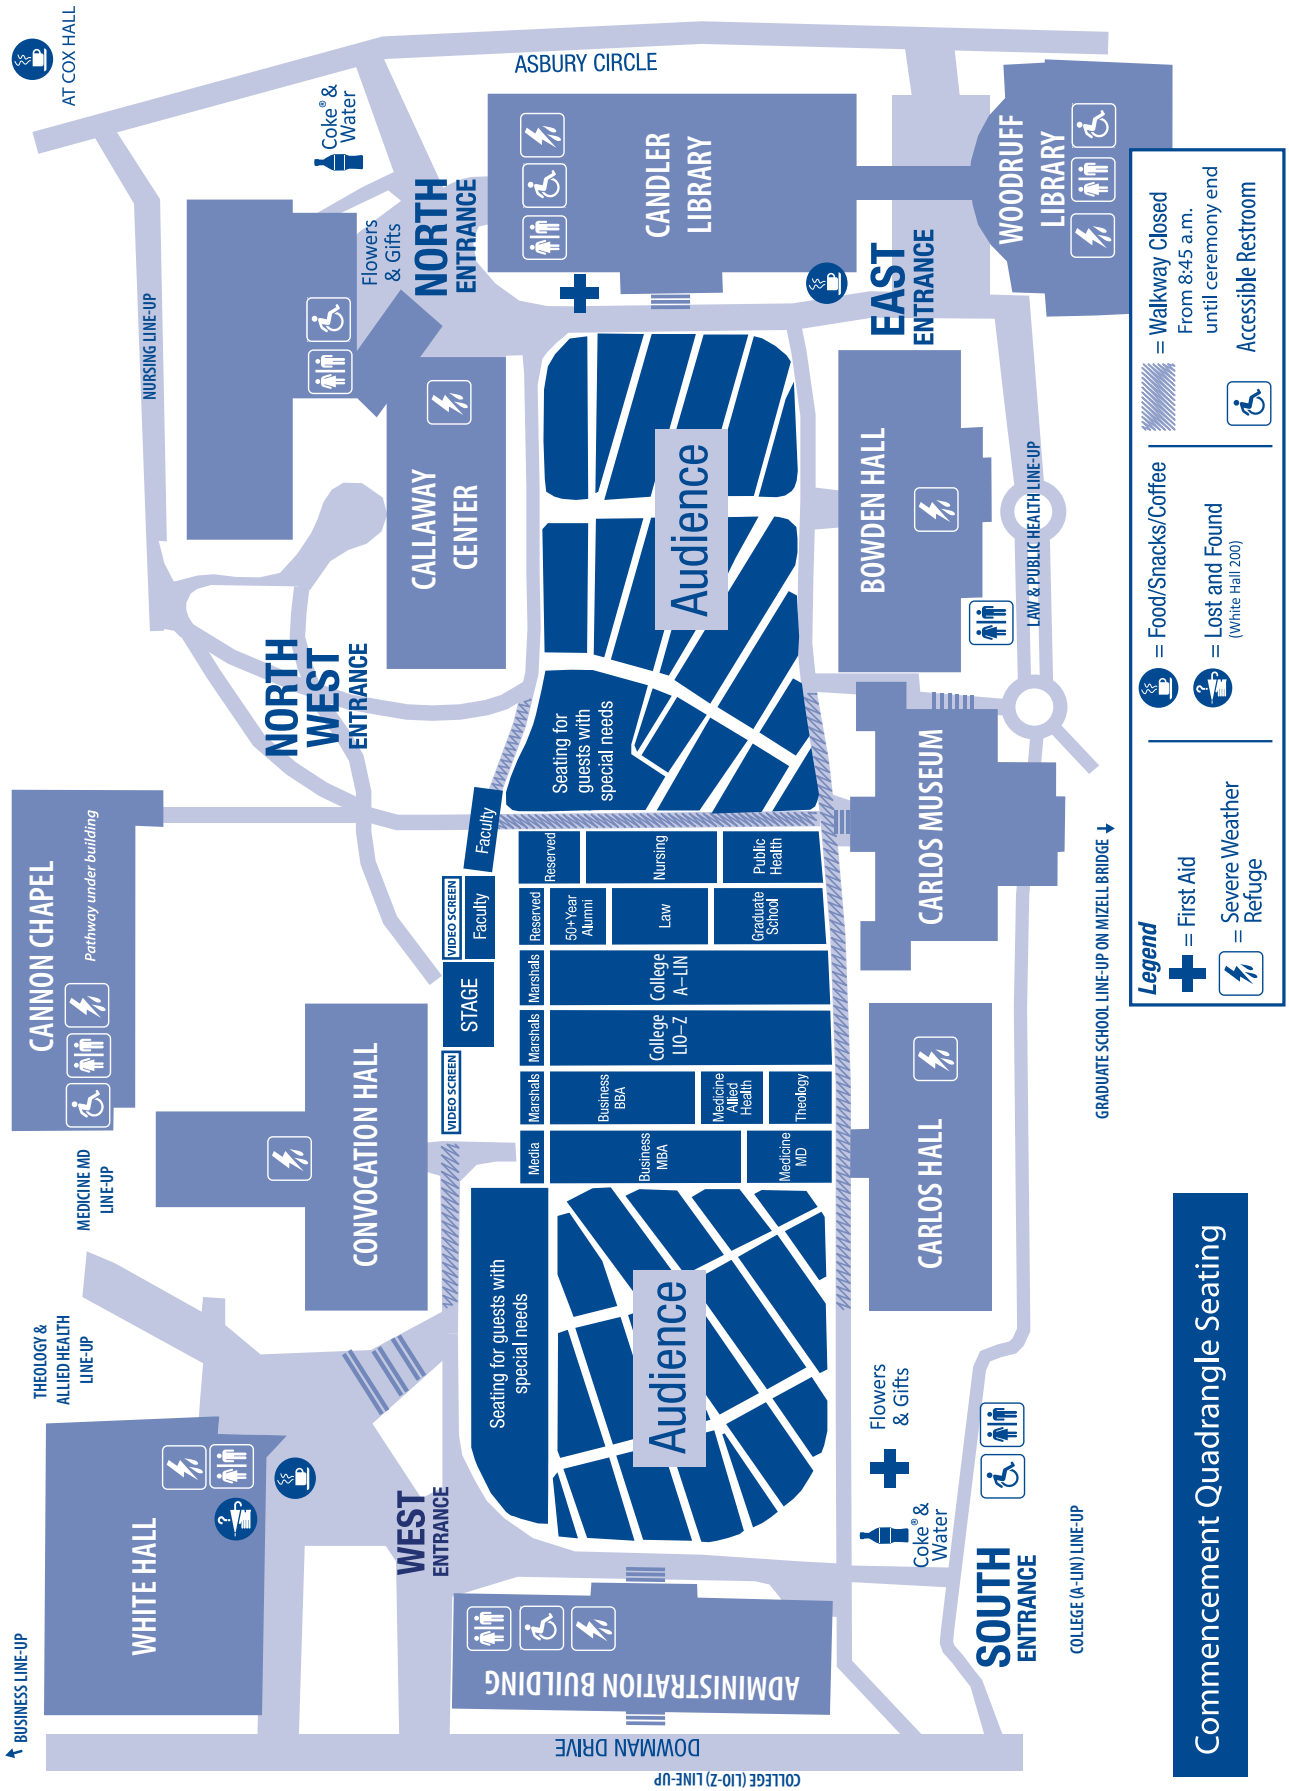

AT COX HALL

ASBURY CIRCLE

NURSING LINE-UP

CANNON CHAPEL
Pathway under building

MEDICINE MD LINE-UP

THEOLOGY & ALLIED HEALTH LINE-UP

BUSINESS LINE-UP

NORTH ENTRANCE

NORTH WEST ENTRANCE

WEST ENTRANCE

EAST ENTRANCE

SOUTH ENTRANCE

DOWNMAN DRIVE

ADMINISTRATION BUILDING

CALLAWAY CENTER

Audience

Seating for guests with special needs

Faculty
Reserved
50+ Year Alumni
Law
College LI0-Z
A-LIN
Business BBA
Media
Marshals
College LI0-Z
A-LIN
Nursing
Public Health
Graduate School
Business MBA
Medicine MD
Medicine Allied Health
Theology

BOWDEN HALL

CARLOS MUSEUM

CARLOS HALL

WOODRUFF LIBRARY

COLLEGE (A-LIN) LINE-UP

GRADUATE SCHOOL LINE-UP ON MIZELL BRIDGE ↓

LAW & PUBLIC HEALTH LINE-UP

Coke & Water

Flowers & Gifts

Flowers & Gifts

Coke & Water