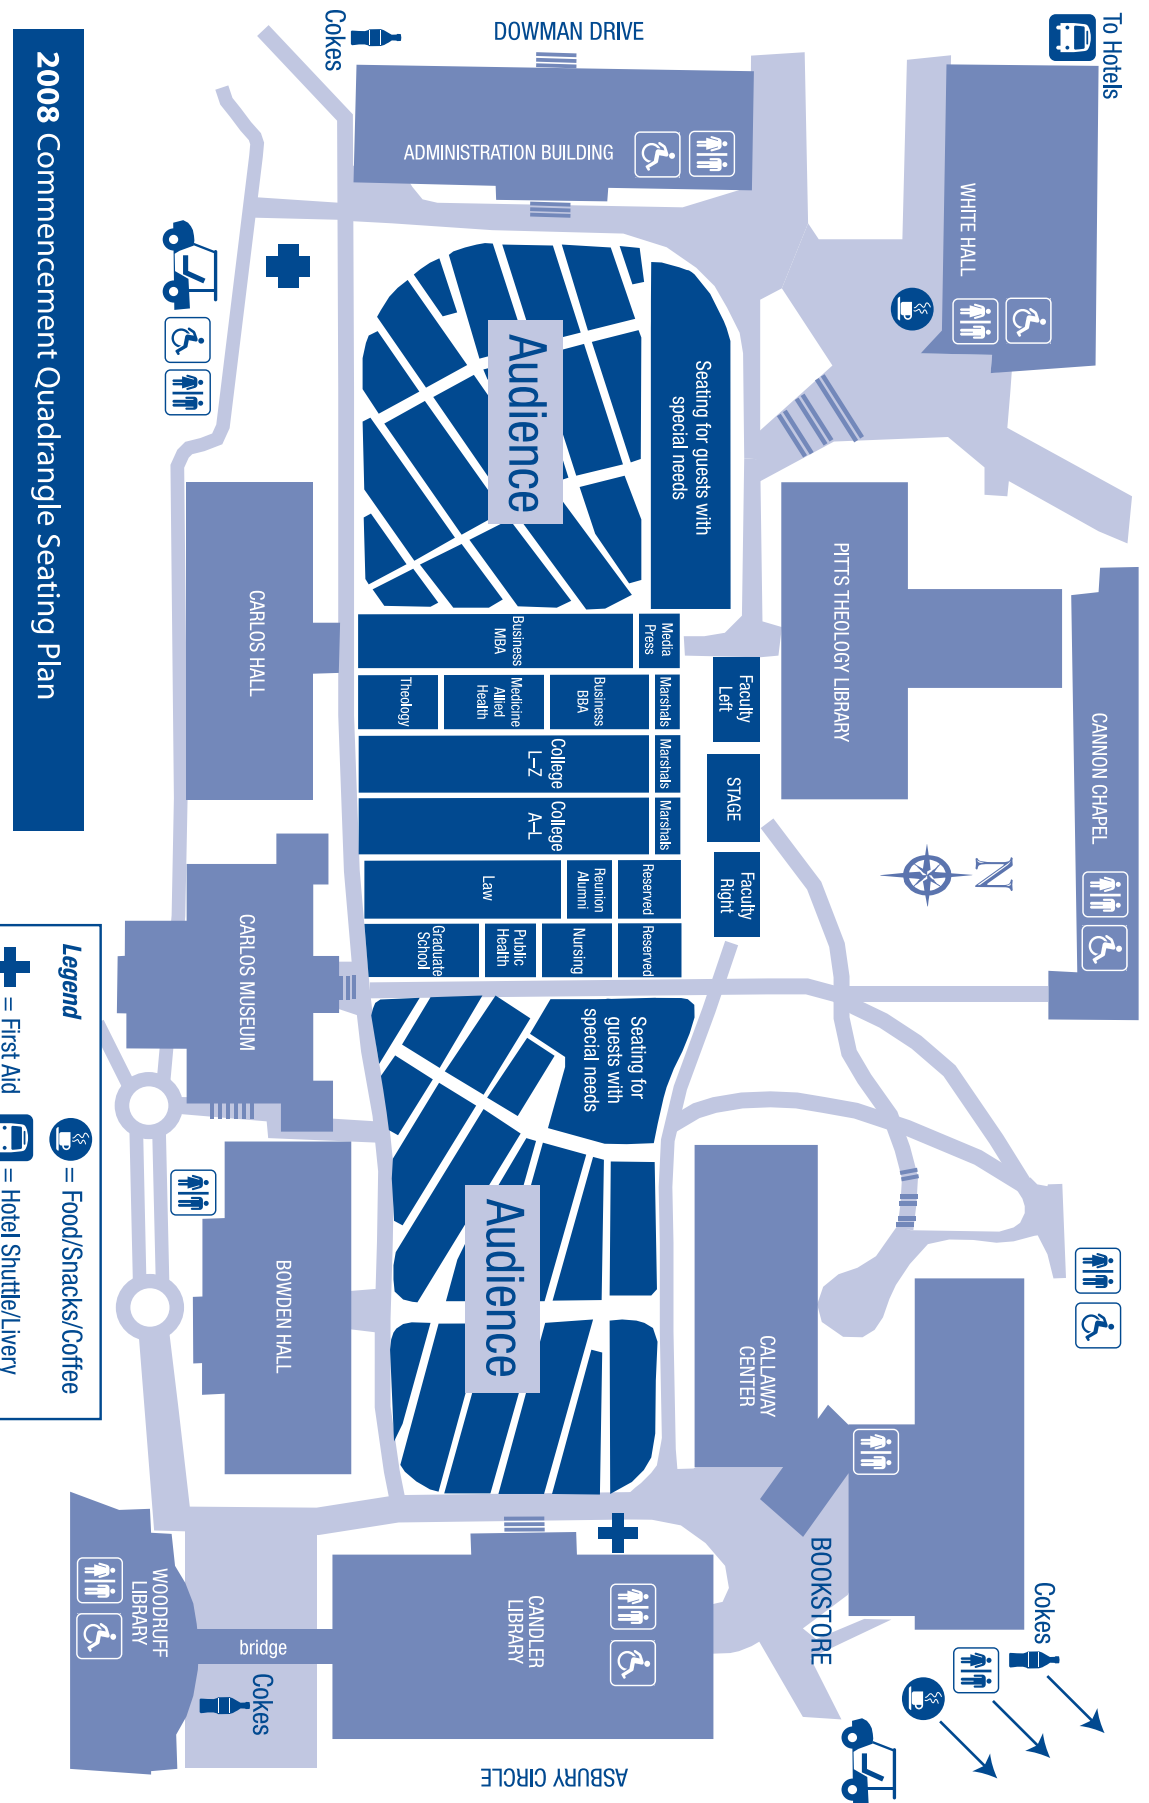

Next to Pitts Library is the Loula Walker and Ely Reeves Callaway Sr. Memorial Center. Thanks to a generous gift from alumnus Ely R. Callaway Jr. in honor of his parents, this center joins the former Humanities Building with the original Physics Building, which was constructed in 1919.

At the west end of the Quadrangle is the Administration Building (1955), a gift of Charles Howard Candler 1898C 1902M 1942H. Like his father, Asa, Charles chaired the Board of Trustees for many years. Between the Administration Building and Pitts Library sits the more modern White Hall, the main classroom building of Emory College. Above the trees of the north side of the Quadrangle are the curved red roof of the William R. Cannon Chapel—designed by Paul Rudolph and dedicated in 1981—and the towers of Emory University Hospital to the east.

08-199 2008a