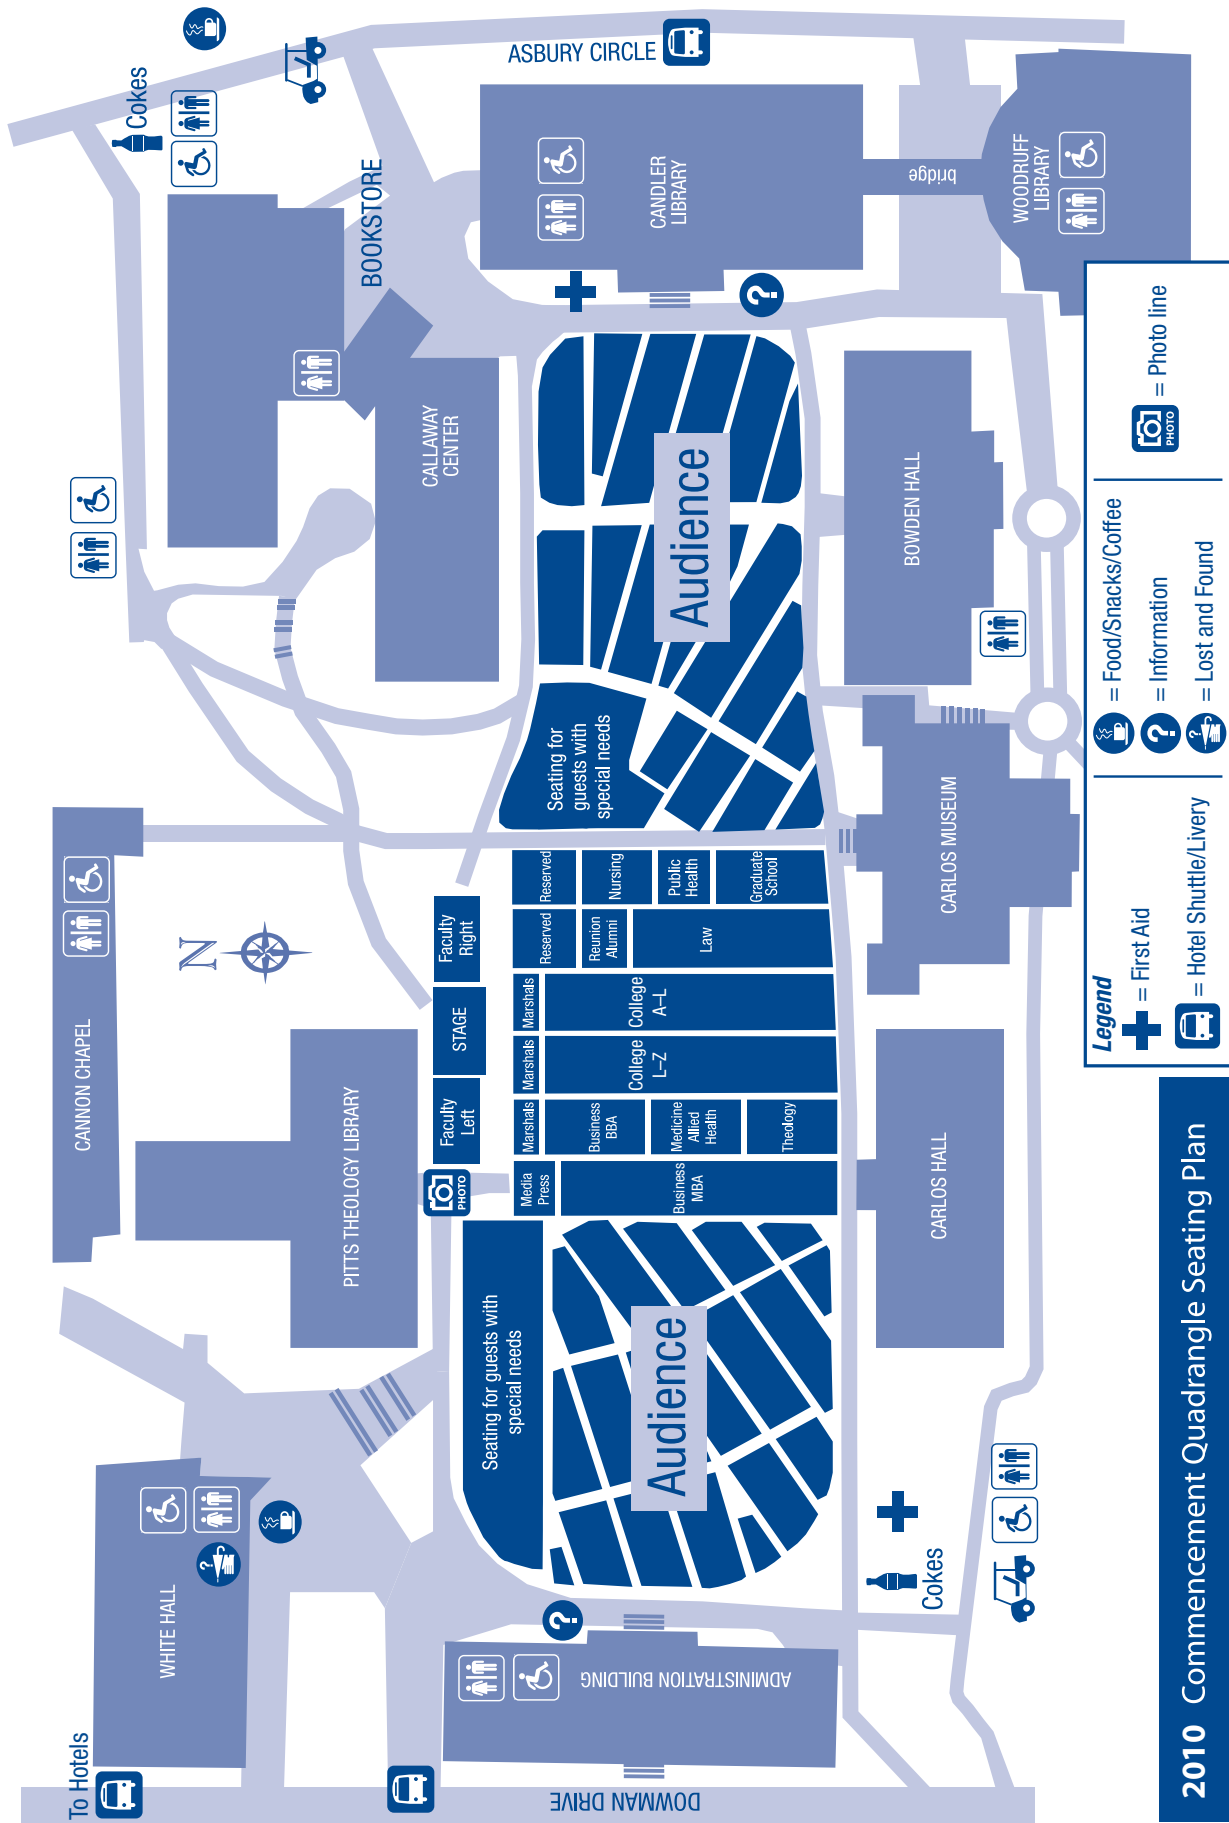

Legend

- = First Aid
- = Hotel Shuttle/Livery
- = Food/Snacks/Coffee
- = Information
- = Lost and Found
- = Photo line

2010 Commencement Quadrangle Seating Plan