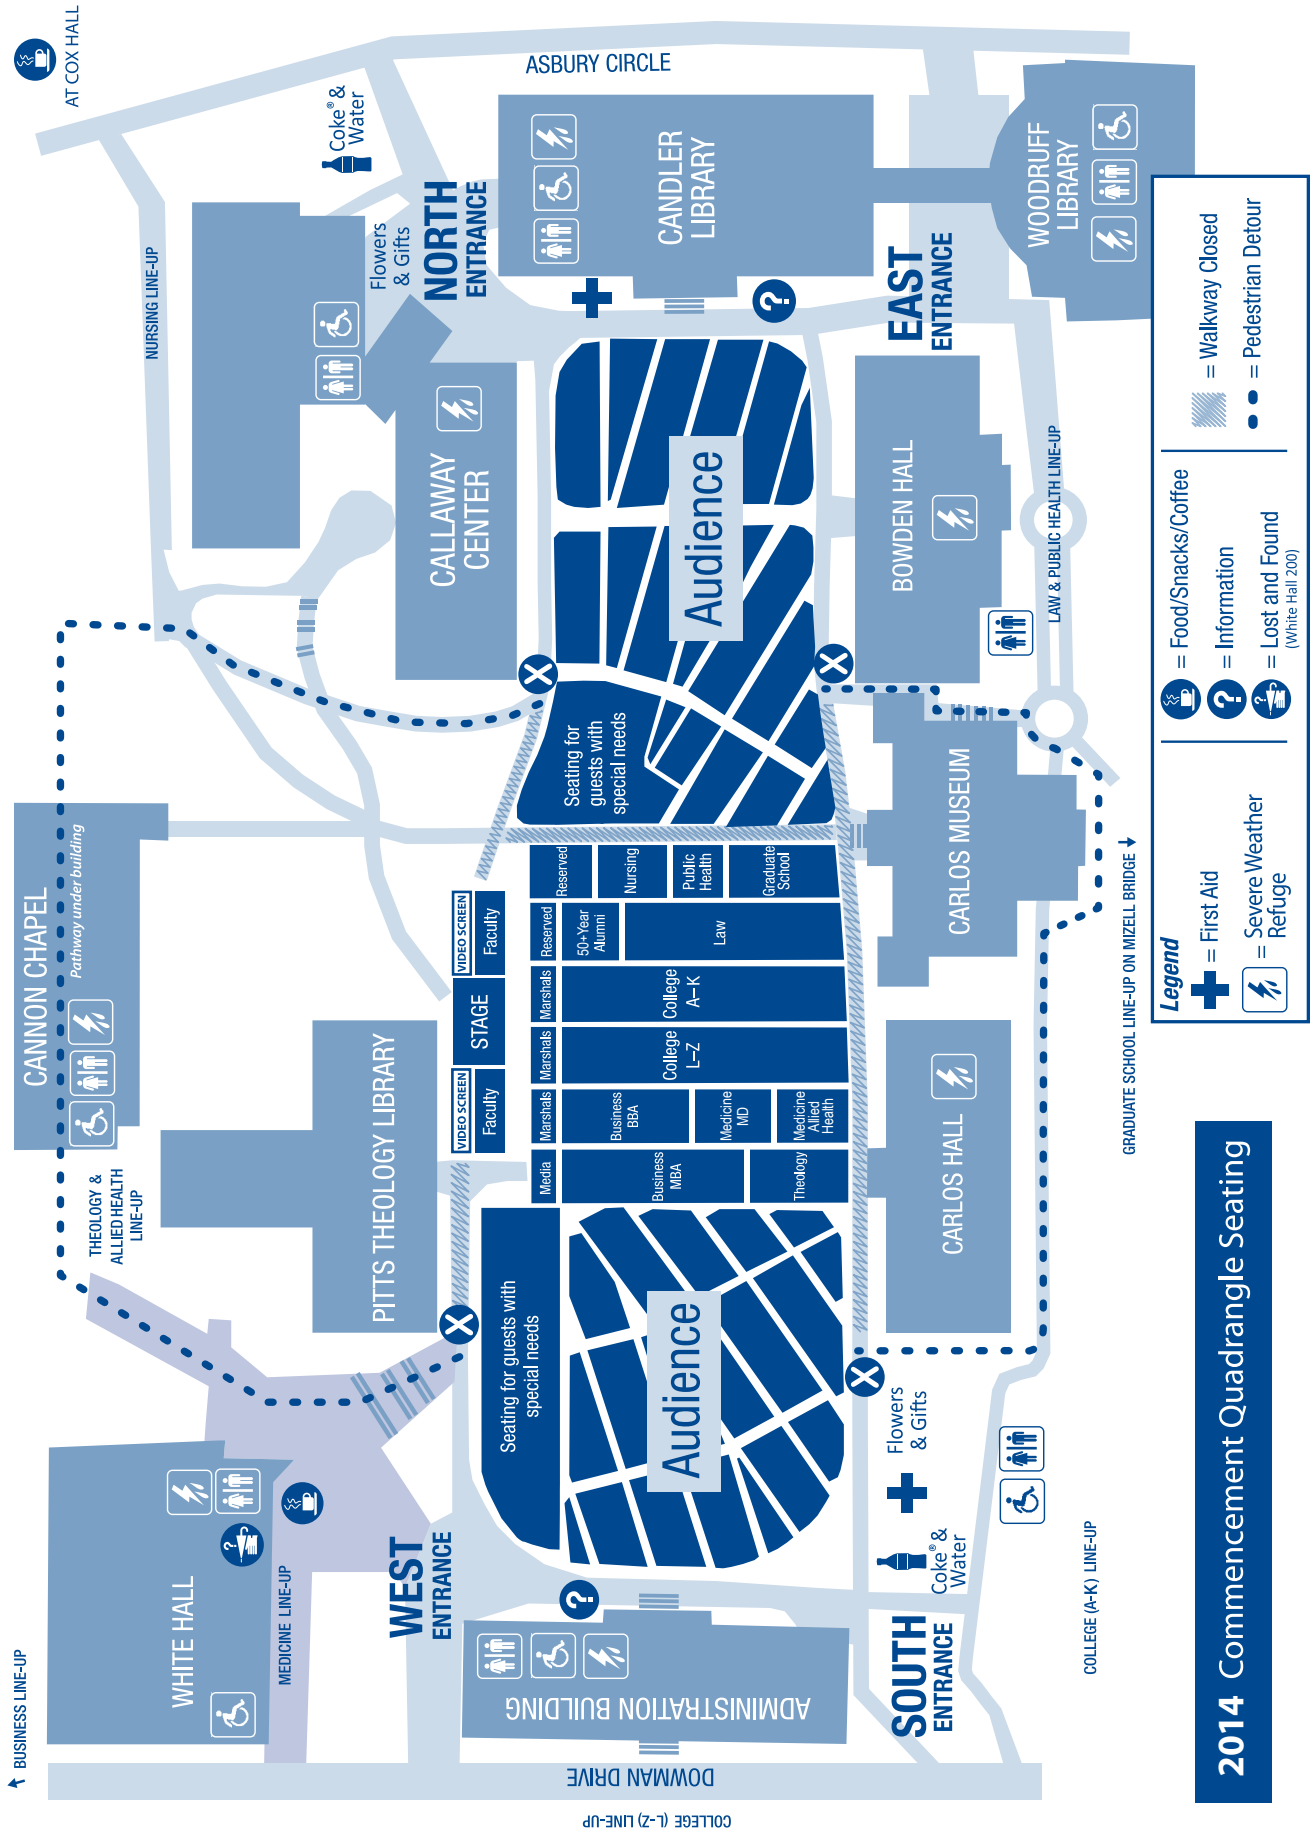

2014 Commencement Quadrangle Seating

Legend

- = Severe Weather Refuge
- = First Aid
- = Information
- = Lost and Found (White Hall 200)
- = Food/Snacks/Coffee
- = Walkway Closed
- = Pedestrian Detour
- = Seating for guests with special needs