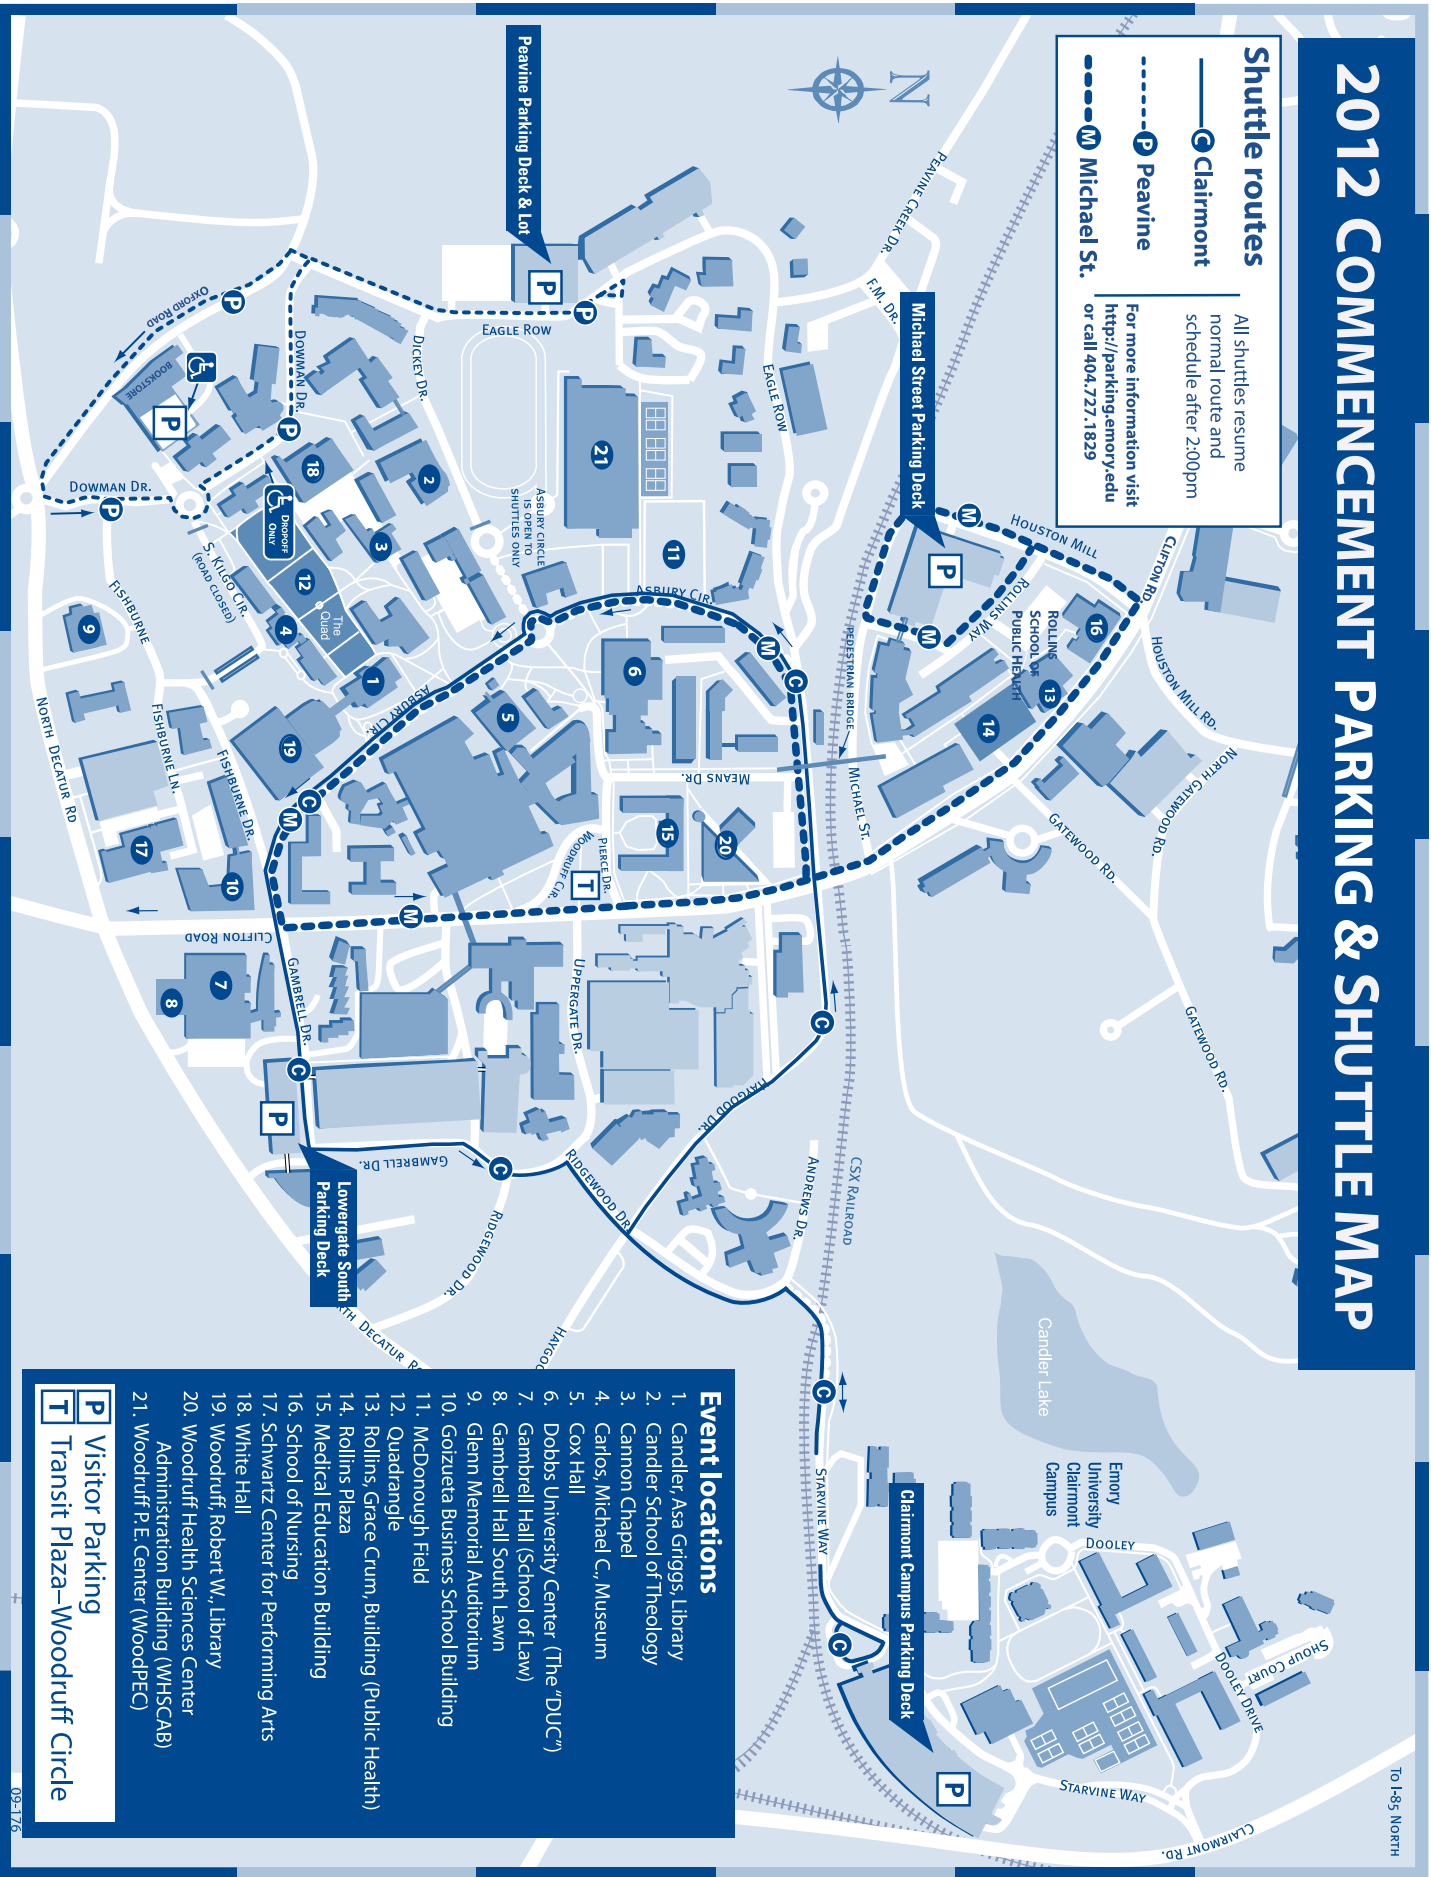

2012 COMMENCEMENT PARKING & SHUTTLE MAP

Shuttle routes

1. Clairmont
   - Peavine
   - Michael St.
2. All shuttles resume normal route and schedule after 2:00pm
3. For more information visit <http://parking.emory.edu> or call 404.727.1829

Event locations

1. Candler, Asa Griggs, Library
2. Candler School of Theology
3. Cannon Chapel
4. Carlos, Michael C., Museum
5. Cox Hall
6. Dobbs University Center (The "DUC")
7. Gambrell Hall (School of Law)
8. Gambrell Hall South Lawn
9. Glenn Memorial Auditorium
10. Goizueta Business School Building
11. McDonough Field
12. Quadrangle
13. Rollins, Grace Crum, Building (Public Health)
14. Rollins Plaza
15. Medical Education Building
16. School of Nursing
17. Schwartz Center for Performing Arts
18. White Hall
19. Woodruff, Robert W., Library
20. Woodruff Health Sciences Center Administration Building (WHSCAB)
21. Woodruff P. E. Center (WoodPEC)

- Visitor Parking
- Transit Plaza-Woodruff Circle