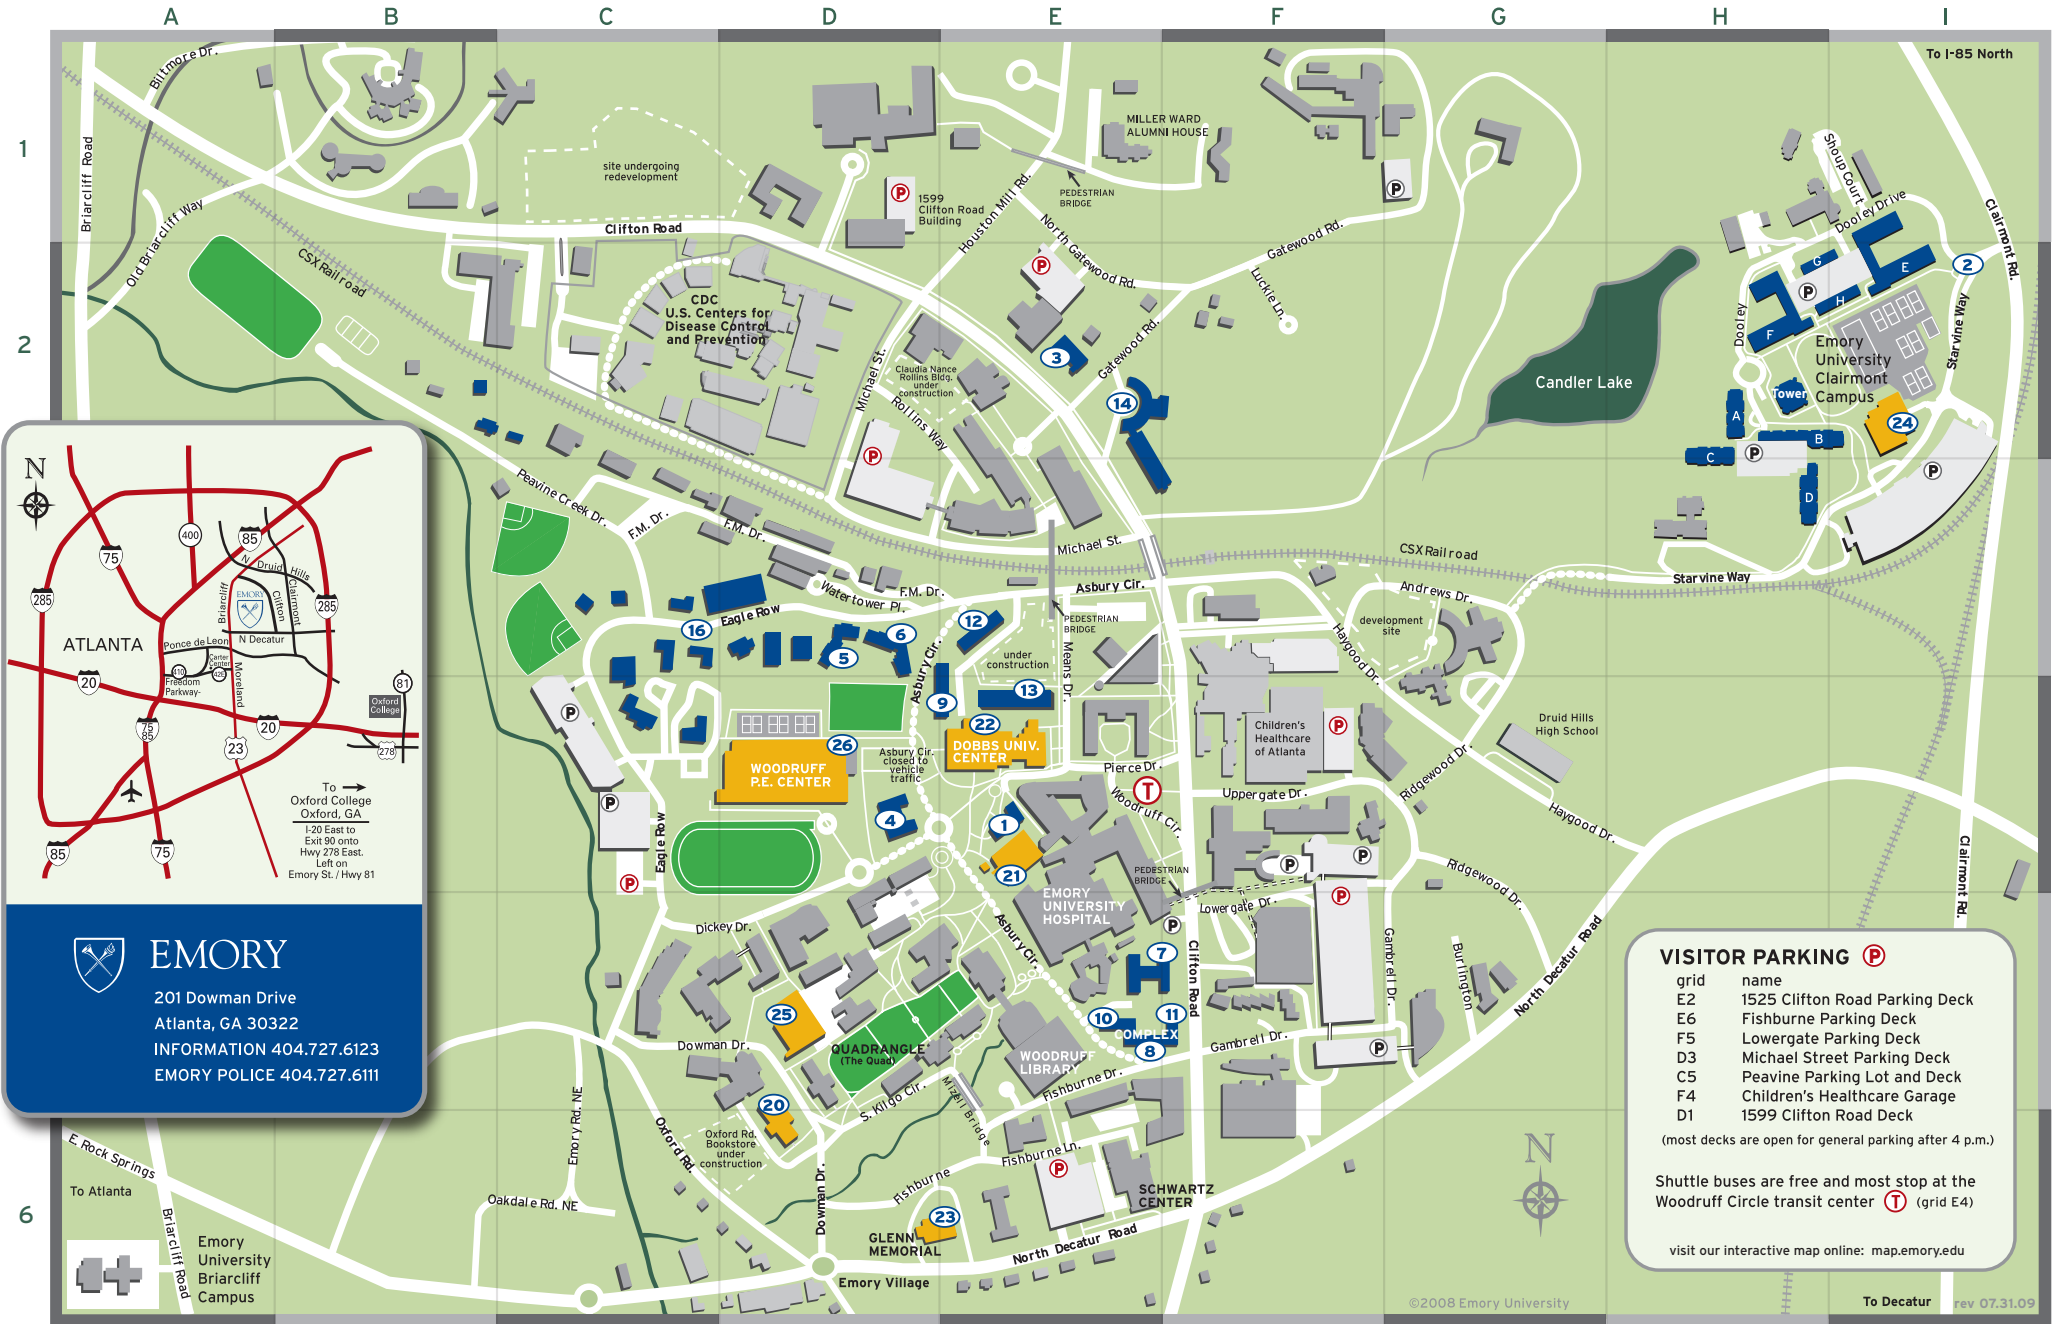

Residence Halls at Emory University

EMORY
 201 Dowman Drive
 Atlanta, GA 30322
 INFORMATION 404.727.6123
 EMORY POLICE 404.727.6111

VISITOR PARKING (P)

grid	name
E2	1525 Clifton Road Parking Deck
E6	Fishburne Parking Deck
F5	Lowergate Parking Deck
D3	Michael Street Parking Deck
C5	Peavine Parking Lot and Deck
F4	Children's Healthcare Garage
D1	1599 Clifton Road Deck

(most decks are open for general parking after 4 p.m.)

Shuttle buses are free and most stop at the Woodruff Circle transit center (T) (grid E4)

visit our interactive map online: map.emory.edu

- | | | | | |
|------------------------------------------------------------------------------------------------------------------------|------------------|---------------------------------|------------------------------------------|-----------------------------------------------|
| 1. Alabama Hall | 4. Dobbs Hall | 10. Smith Hall | 16. Sorority Village & Fraternity Houses | 20. Boisfeuillet Jones Center |
| 2. Clairmont Campus
Undergraduate Residential Center (A-D)
Clairmont Residential Center (E-H)
Clairmont Tower | 5. Evans Hall | 11. Thomas Hall | | 21. Cox Hall |
| 3. Clifton Tower | 6. Few Hall | 12. Trimble Hall | | 22. Dobbs University Center (DUC) |
| | 7. Harris Hall | 13. Turman Hall | | 23. Glenn Memorial Church |
| | 8. Hopkins Hall | 14. Woodruff Residential Center | | 24. Student Activity & Academic Center (SAAC) |
| | 9. McTyeire Hall | | | 25. White Hall |
| | | | | 26. Woodruff P.E. Center (WPEC) |