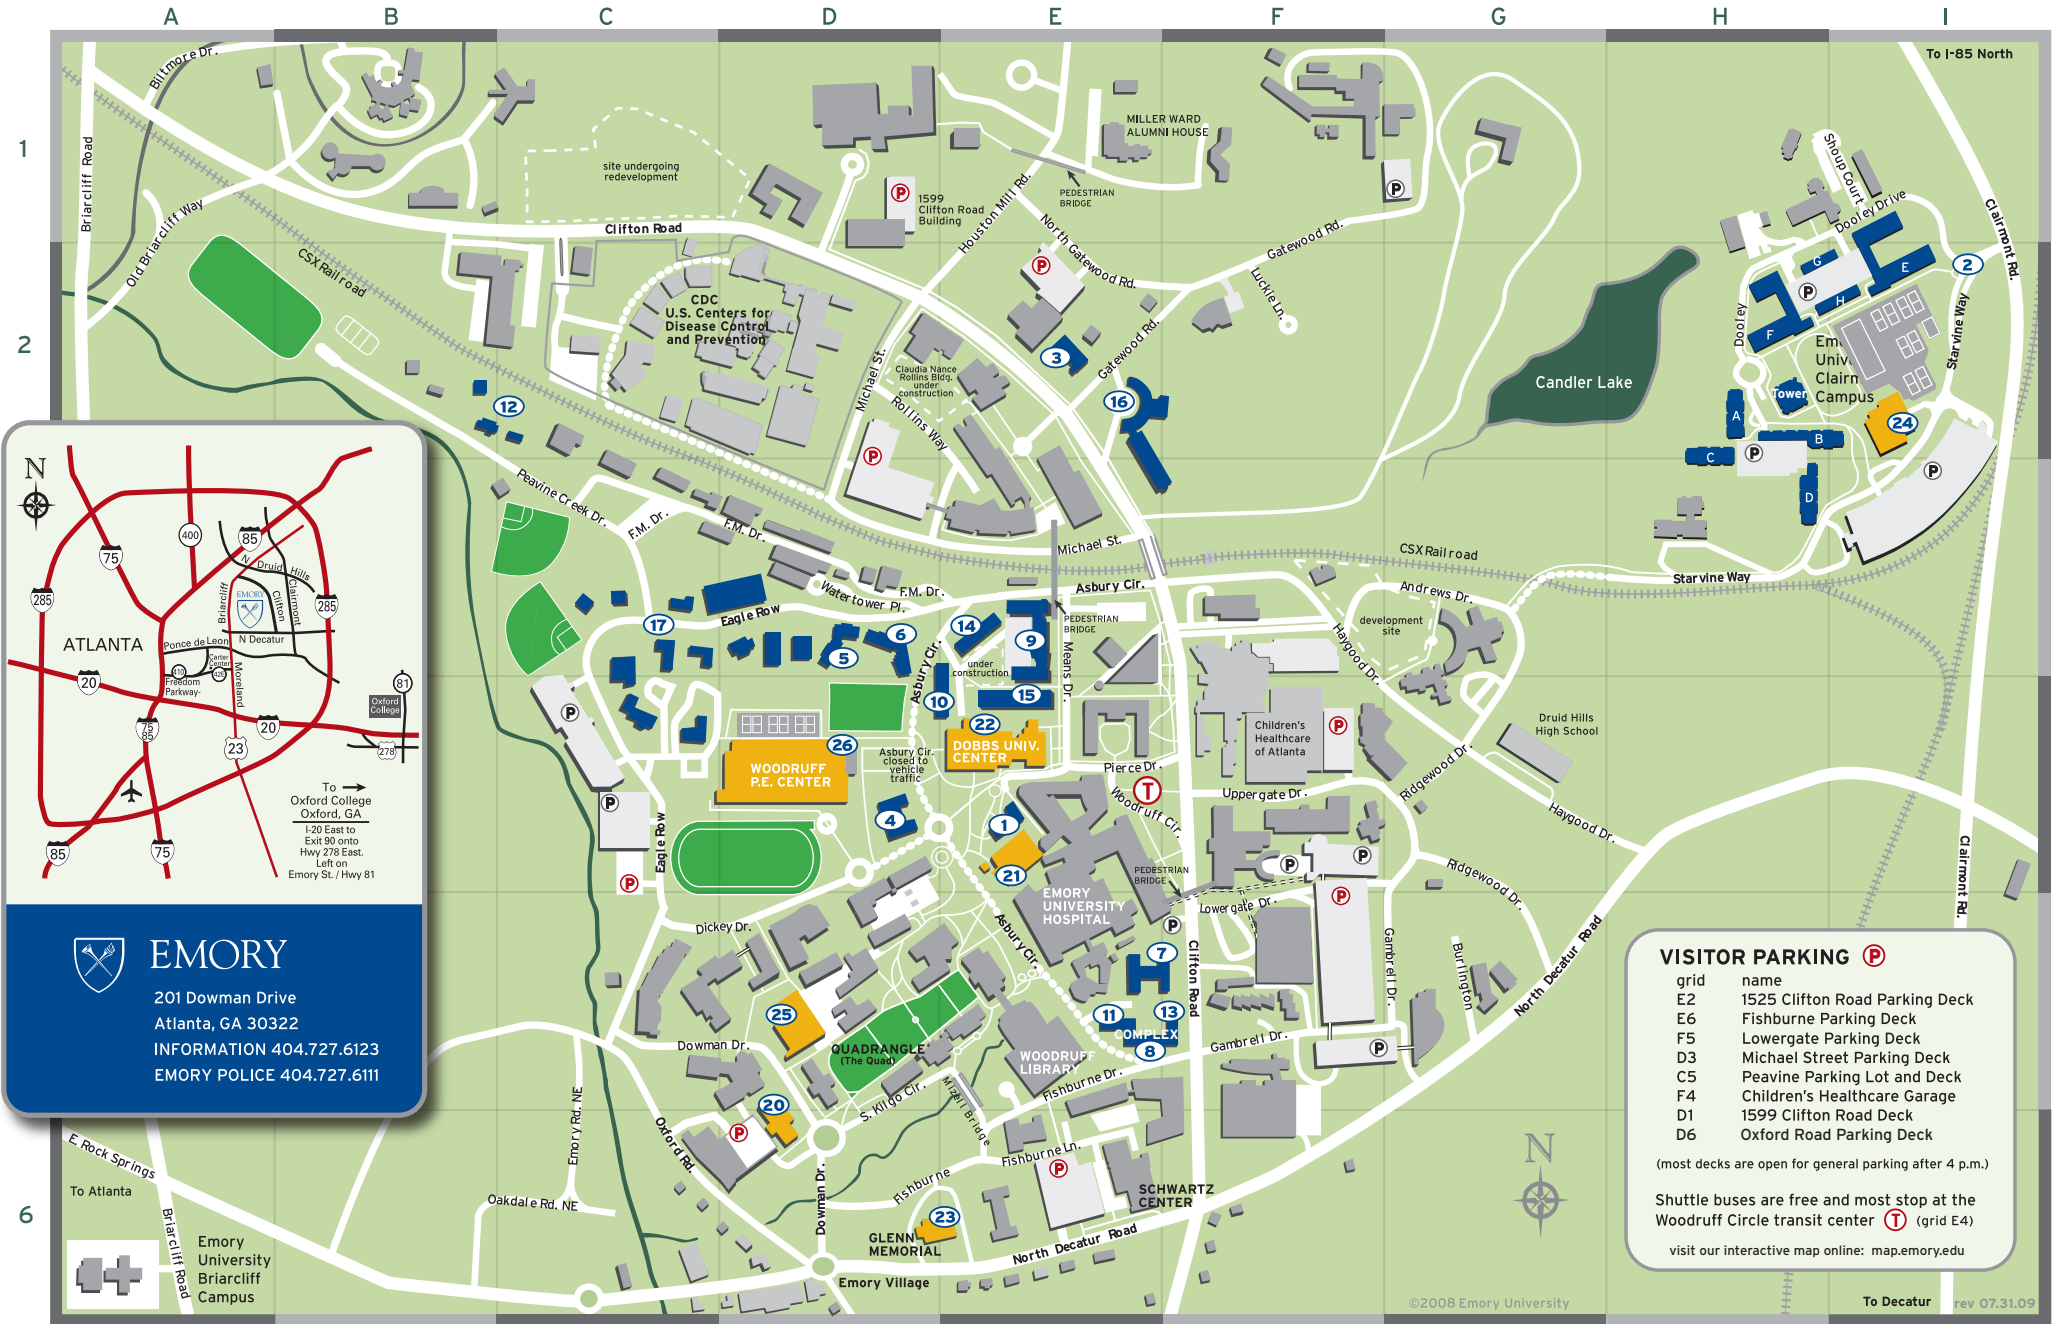

Residence Halls at Emory University

EMORY
 201 Dowman Drive
 Atlanta, GA 30322
 INFORMATION 404.727.6123
 EMORY POLICE 404.727.6111

VISITOR PARKING (P)

grid	name
E2	1525 Clifton Road Parking Deck
E6	Fishburne Parking Deck
F5	Lowergate Parking Deck
D3	Michael Street Parking Deck
C5	Peavine Parking Lot and Deck
F4	Children's Healthcare Garage
D1	1599 Clifton Road Deck
D6	Oxford Road Parking Deck

(most decks are open for general parking after 4 p.m.)

Shuttle buses are free and most stop at the Woodruff Circle transit center (T) (grid E4)

visit our interactive map online: map.emory.edu

- | | | | | |
|--|--------------------------|------------------|--|---|
| 1. Alabama Hall | 4. Dobbs Hall | 10. McTyre Hall | 16. Woodruff Residential Center | 20. Boisfeuillet Jones Center |
| 2. Clairmont Campus
Undergraduate Residential Center (A-D)
Clairmont Residential Center (E-H)
Clairmont Tower | 5. Evans Hall | 11. Smith Hall | 17. Sorority Village & Fraternity Houses | 21. Cox Hall |
| 3. Clifton Tower | 6. Few Hall | 12. Theme Houses | | 22. Dobbs University Center (DUC) |
| | 7. Harris Hall | 13. Thomas Hall | | 23. Glenn Memorial Church |
| | 8. Hopkins Hall | 14. Trimble Hall | | 24. Student Activity & Academic Center (SAAC) |
| | 9. Longstreet-Means Hall | 15. Turman Hall | | 25. White Hall |
| | | | | 26. Woodruff P.E. Center (WPEC) |