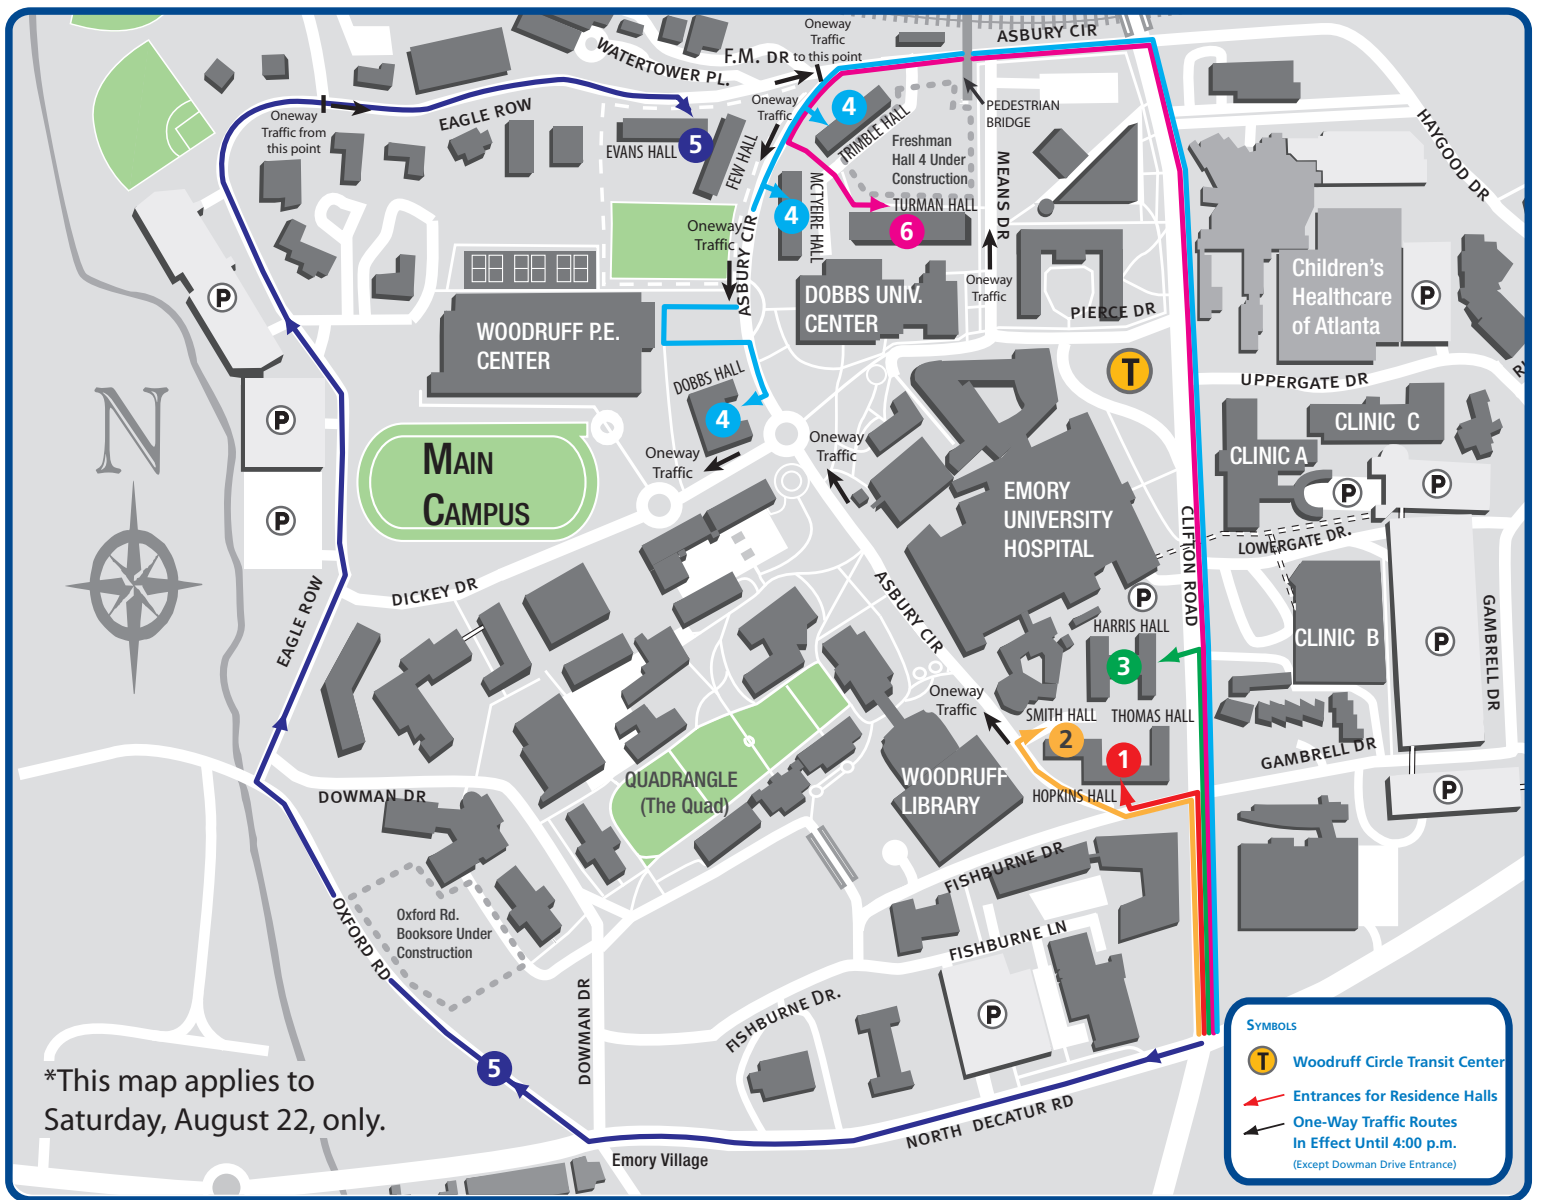

Greater Atlanta Area Map

EMORY
UNIVERSITY

Orientation 2009
Residence Hall Directions

Orientation 2009 Residence Hall Directions

- 1 Hopkins Hall Thomas Hall:**
Enter campus at Fishburne Drive from Clifton Road.
- 2 Smith Hall and Harris Hall (Ground, Floor 1, and Floor 2):**
Enter campus at Fishburne Drive from Clifton Road, and turn onto Asbury Circle.
- 3 Harris Hall (Floors 3-5):**
Enter the drive in front of Harris Hall from Clifton Road.
- 4 Trimble Hall, McTyeire Hall, and Dobbs Hall:**
Travel along Clifton Road; then turn onto Asbury Circle, and follows it until you reach Trimble Hall, McTyeire Hall, or Dobbs Hall. That portion of Asbury Circle will run one way (north to south) on Saturday between Eagle Row and Dickey Drive.
- 5 Few Hall and Evans Hall:**
Travel on North Decatur Road to Oxford Road. Follow Eagle Row to Few Hall or Evans Hall. Remain in the right line for unloading.
- 6 Turman Hall:**
Travel along Clifton Road; then turn onto Asbury Circle. Turn left between Trimble Hall and McTyeire Hall, and drive to the lane on the north side of Turman for unloading.