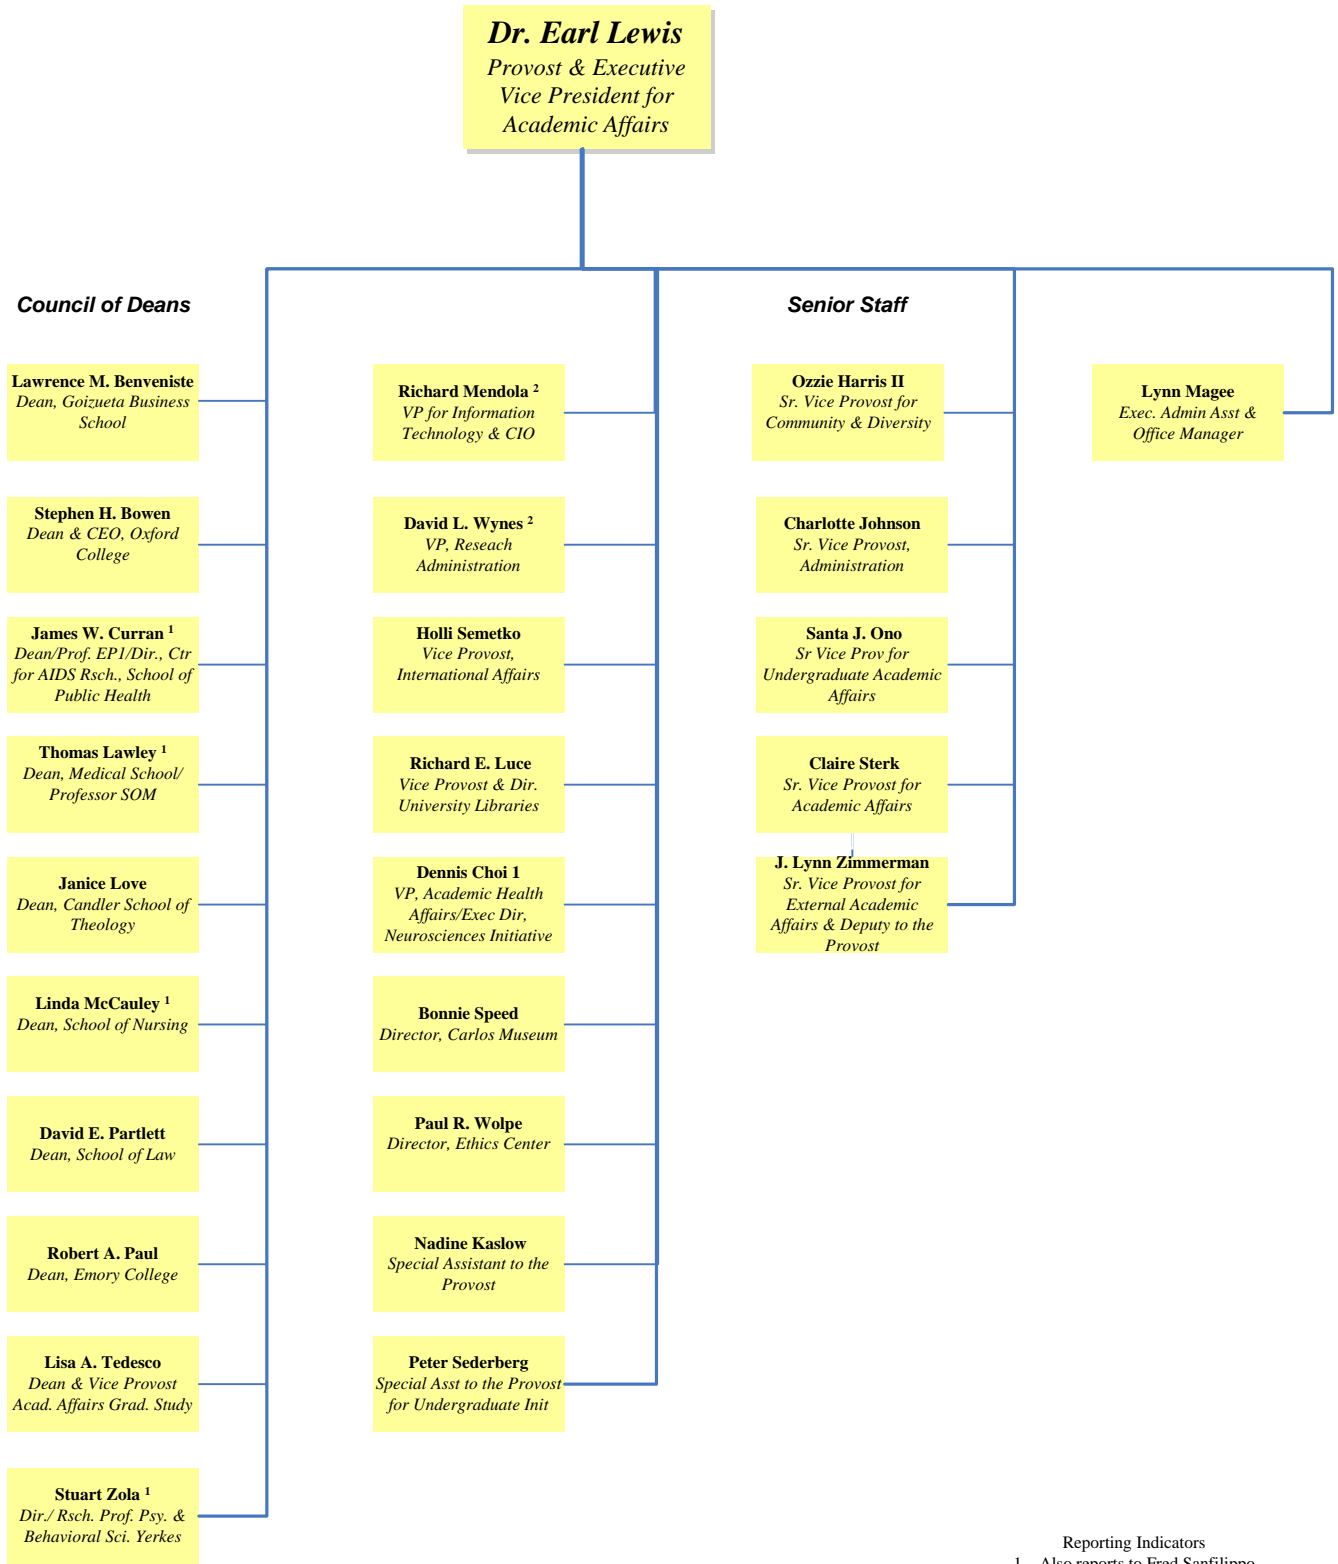

Emory University - Office of the Provost

Reporting Indicators

1 – Also reports to Fred Sanfilippo

2 – Also reports to Fred Sanfilippo and Mike Mandl