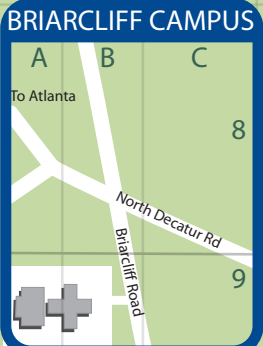

**EMORY**  
 201 Dowman Drive  
 Atlanta, GA 30322  
 INFORMATION 404.727.6123  
 EMORY POLICE 404.727.6111

- P Suggested VISITOR PARKING when visiting Arts Venues**
- | grid | name                             |
|------|----------------------------------|
| P-1  | H9 Fishburne Parking Deck        |
| P-2  | H5 1525 Clifton Rd. Parking Deck |
| P-3  | G9 Oxford Road Deck              |
| P-4  | I9 Lowergate Parking Deck        |
| P-5  | G6 Michael Street Parking Deck   |
| P-6  | F8 Peavine Parking Lot and Deck  |
- (most decks are open for general parking after 4 p.m.)
- Shuttle buses are free and most stop at the Woodruff Circle transit center **T** (grid E4)

- DINING & ACCOMMODATIONS**
- | grid     | name   |
|----------|--|
| <b>A</b> | Emory Inn & LeGiverny Bistro<br>1641 Clifton Road    |
| <b>B</b> | Emory Hotel & Conference Center<br>1615 Clifton Road |
| <b>C</b> | Houston Mill House<br>849 Houston Mill Road          |

- ARTS VENUES & associated spaces**
- 1** DONNA & MARVIN SCHWARTZ CENTER FOR PERFORMING ARTS  
1700 North Decatur Road
  - 2** PERFORMING ARTS STUDIO & BURLINGTON ROAD BUILDING  
1804 North Decatur Road
  - 3** MARY GRAY MUNROE THEATER in the DOBBS UNIVERSITY CENTER (DUC)  
605 Asbury Circle
  - 4** VISUAL ARTS GALLERY  
700 Peavine Creek Drive
  - 5** GLENN MEMORIAL CHURCH LITTLE CHAPEL (inside Glenn Memorial School Building)  
1652 North Decatur Road
  - 6** CARLOS MUSEUM  
515 Kilgo Circle
  - 7** RICH BUILDING  
1602 Fishburne Drive
  - 8** CANNON CHAPEL  
515 Kilgo Circle
  - 9** WOODRUFF LIBRARY  
540 Asbury Circle
  - 10** WHITE HALL  
301 Dowman Drive
  - 11** OXFORD ROAD BUILDING AUDITORIUM  
1390 Oxford Road
  - 12** MILLER WARD ALUMNI HOUSE  
815 Houston Mill Road