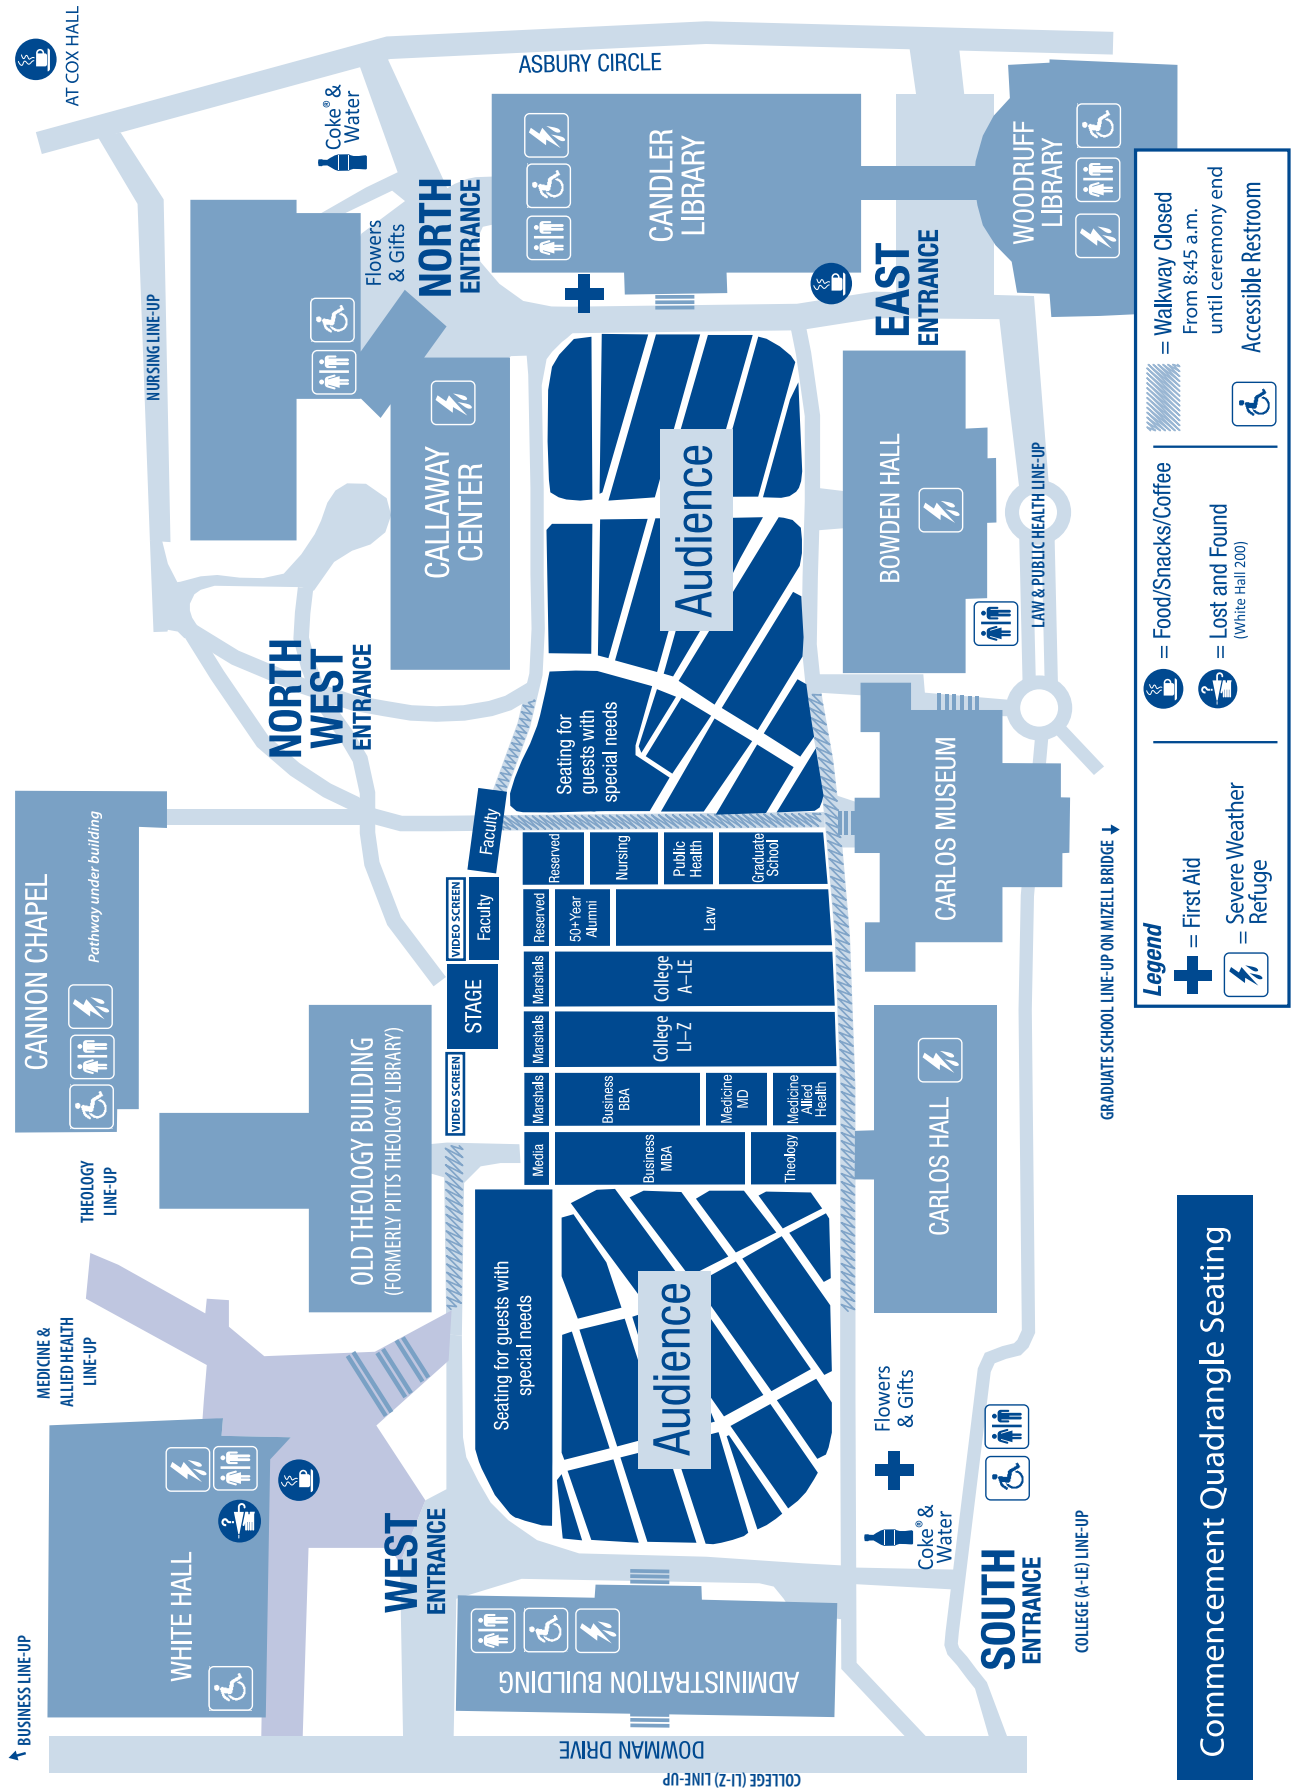

Commencement Quadrangle Seating