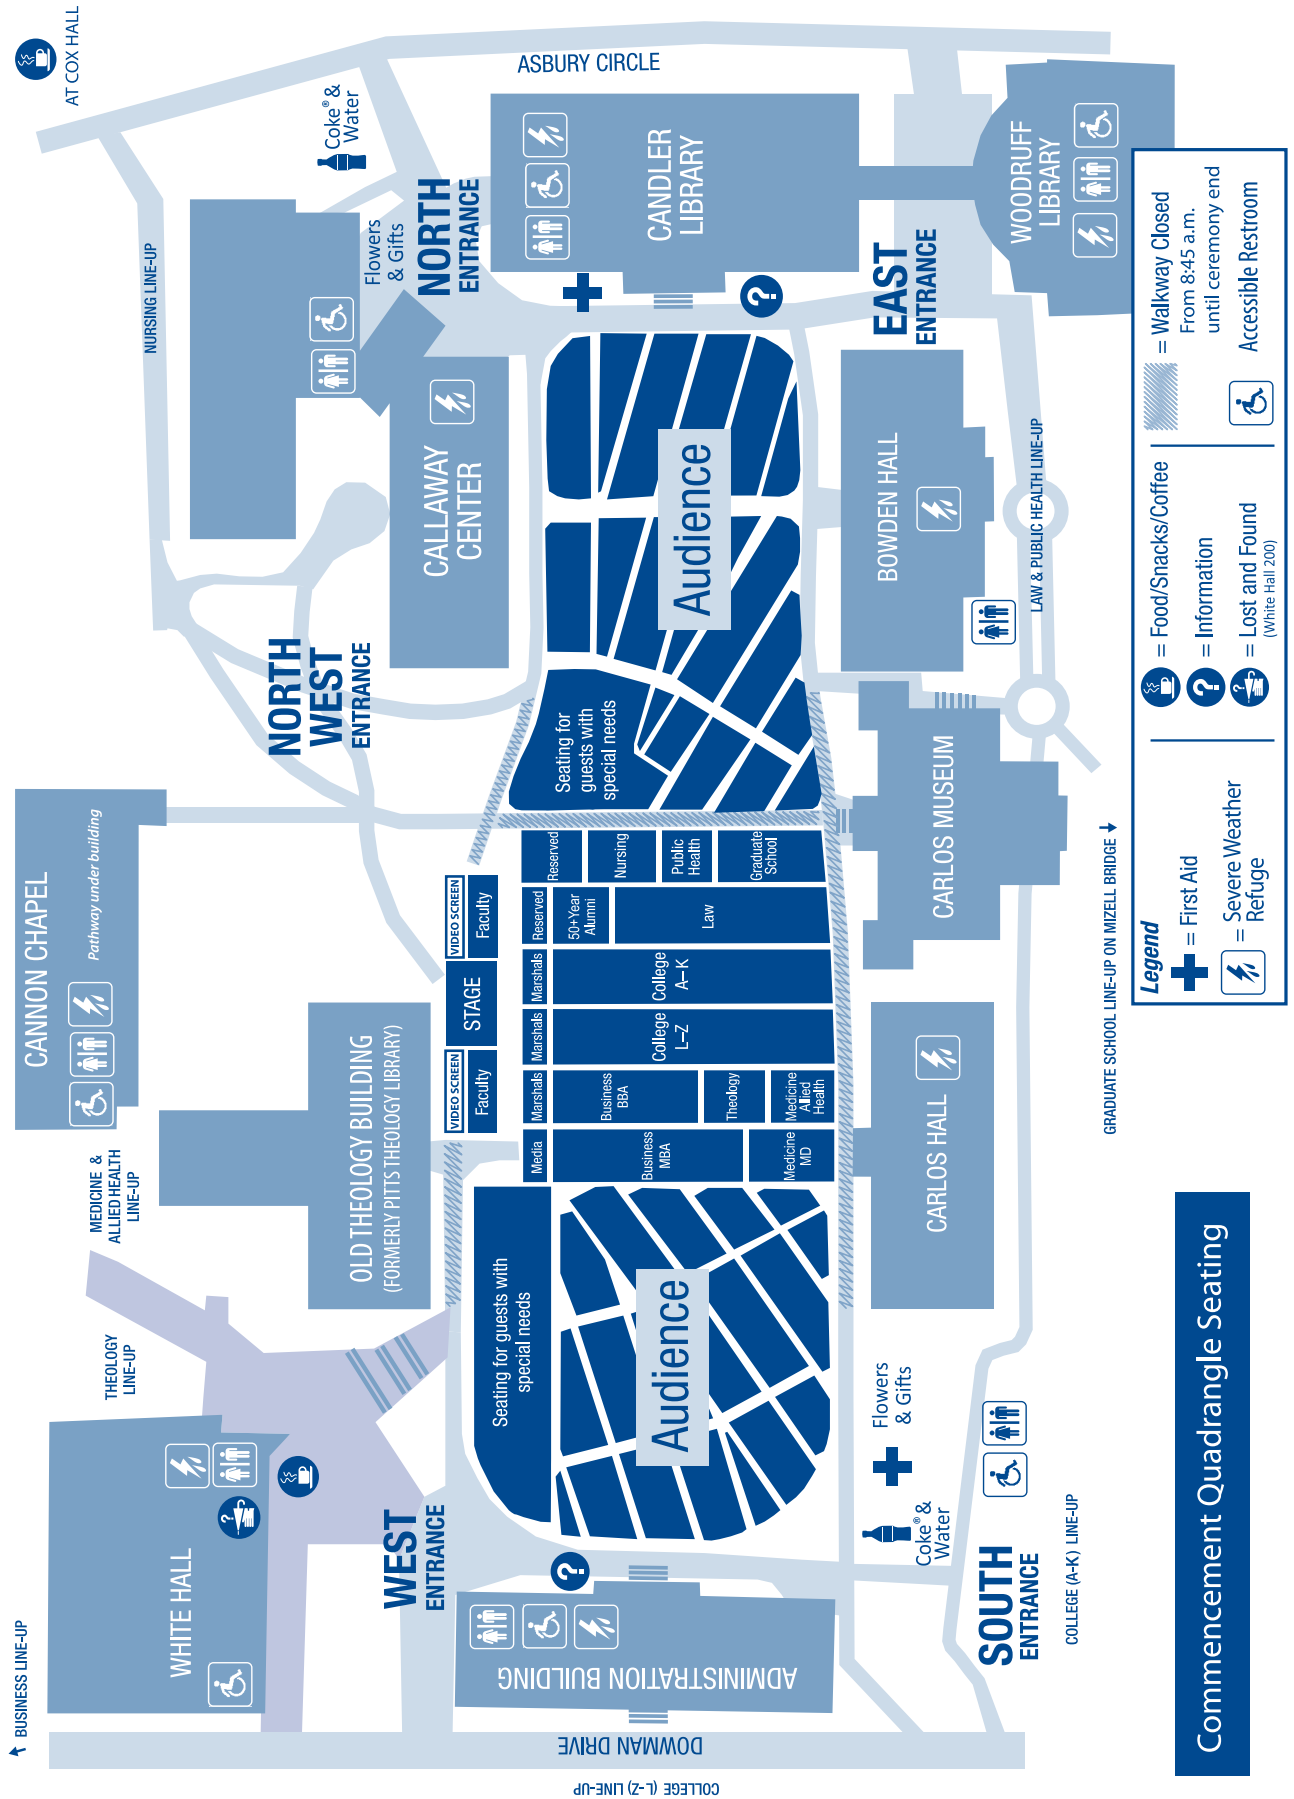

Commencement Quadrangle Seating