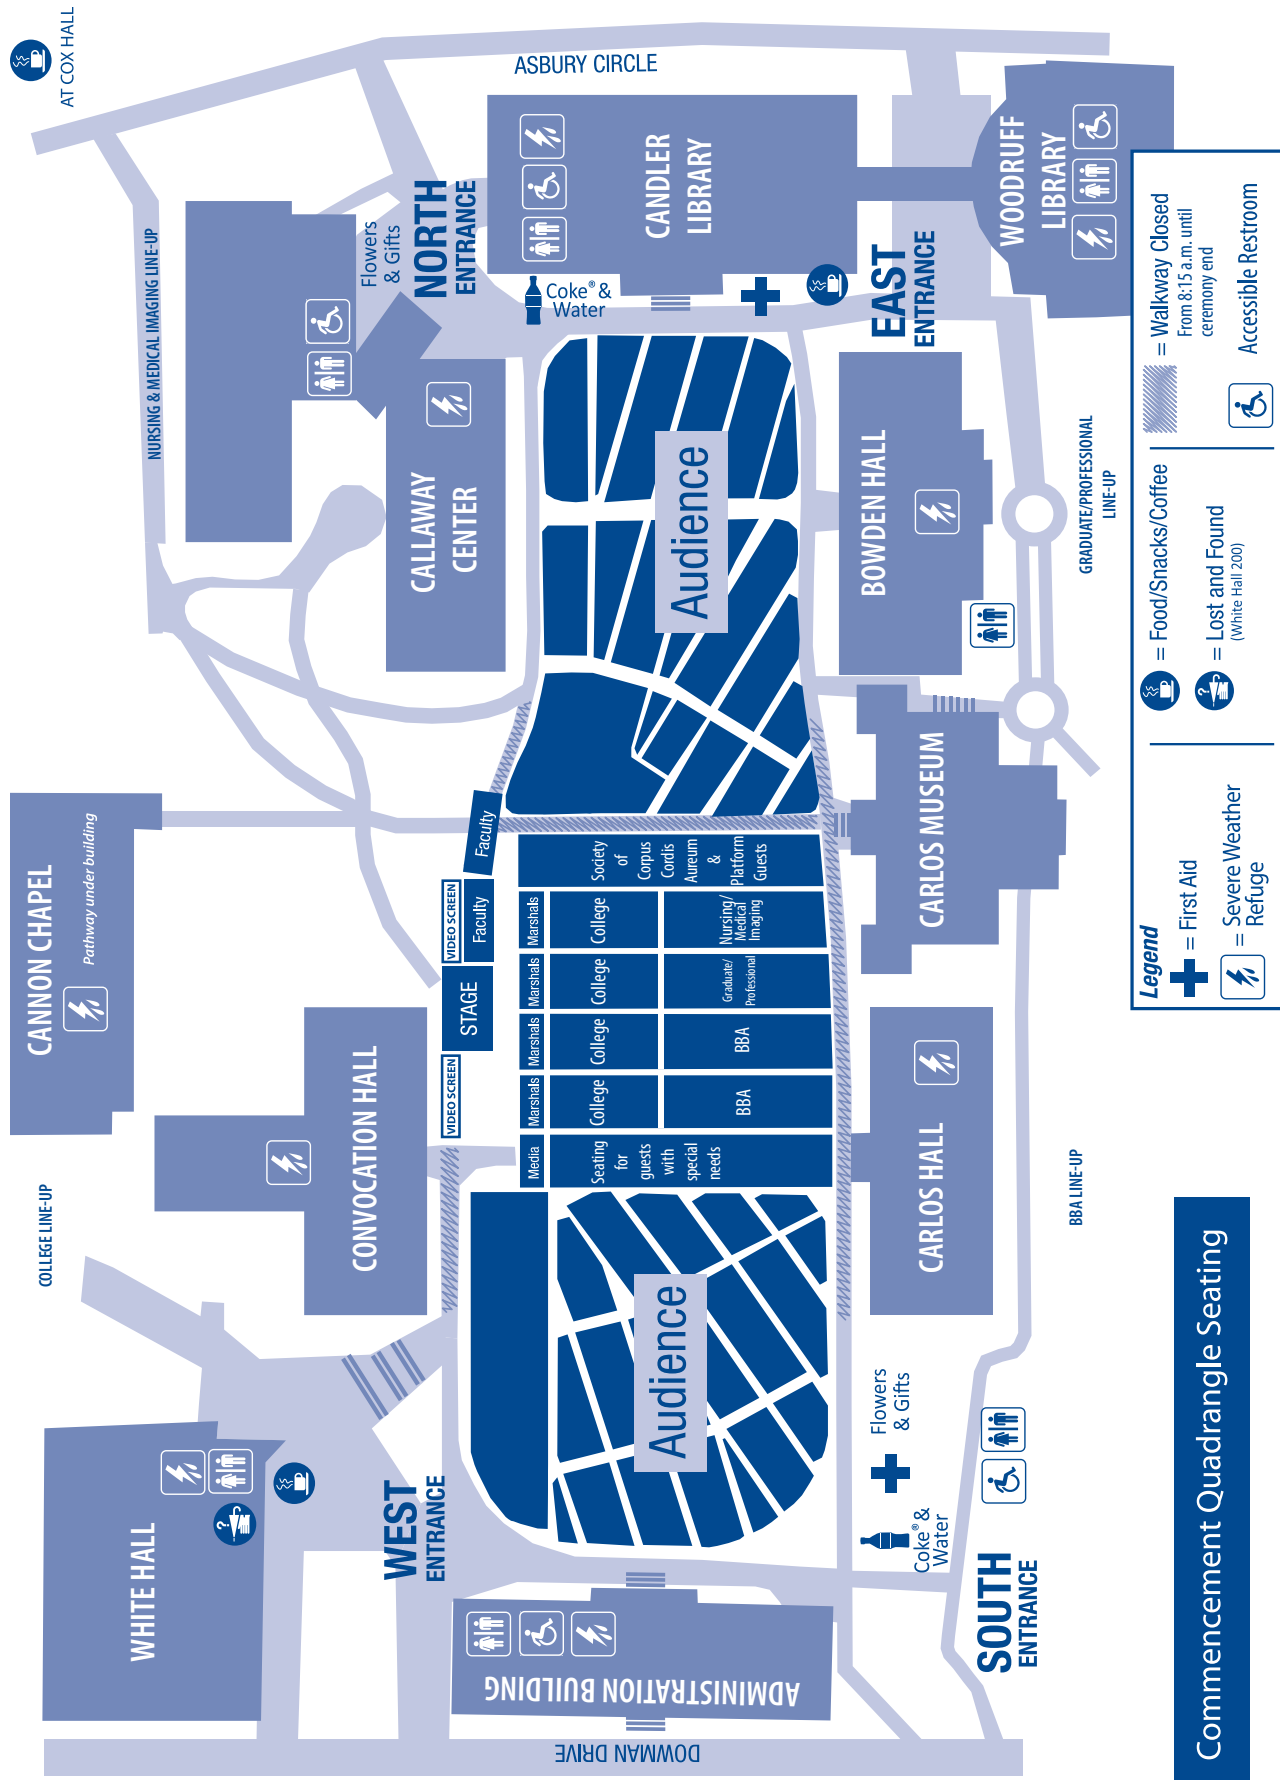

Commencement Quadrangle Seating