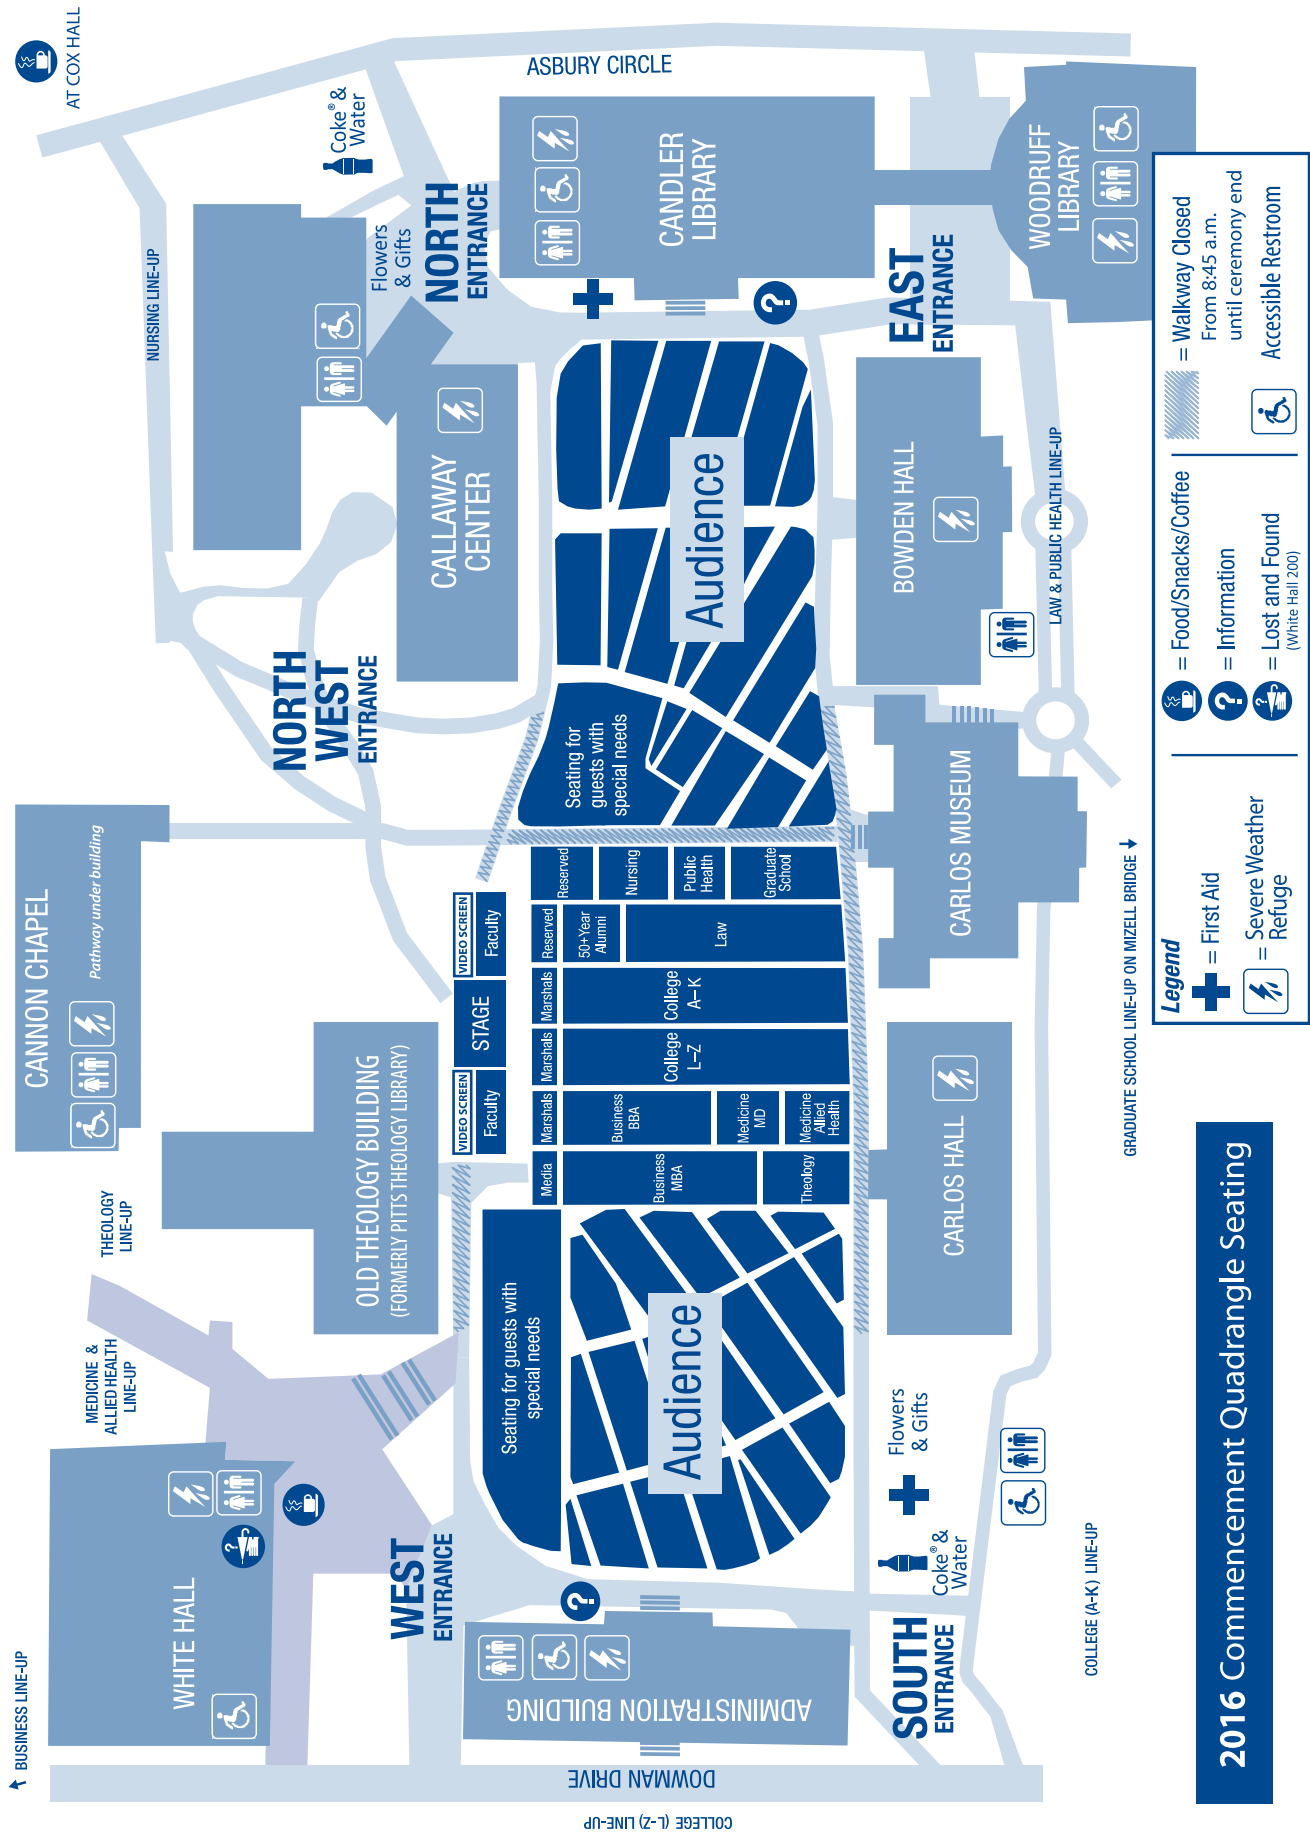

2016 Commencement Quadrangle Seating