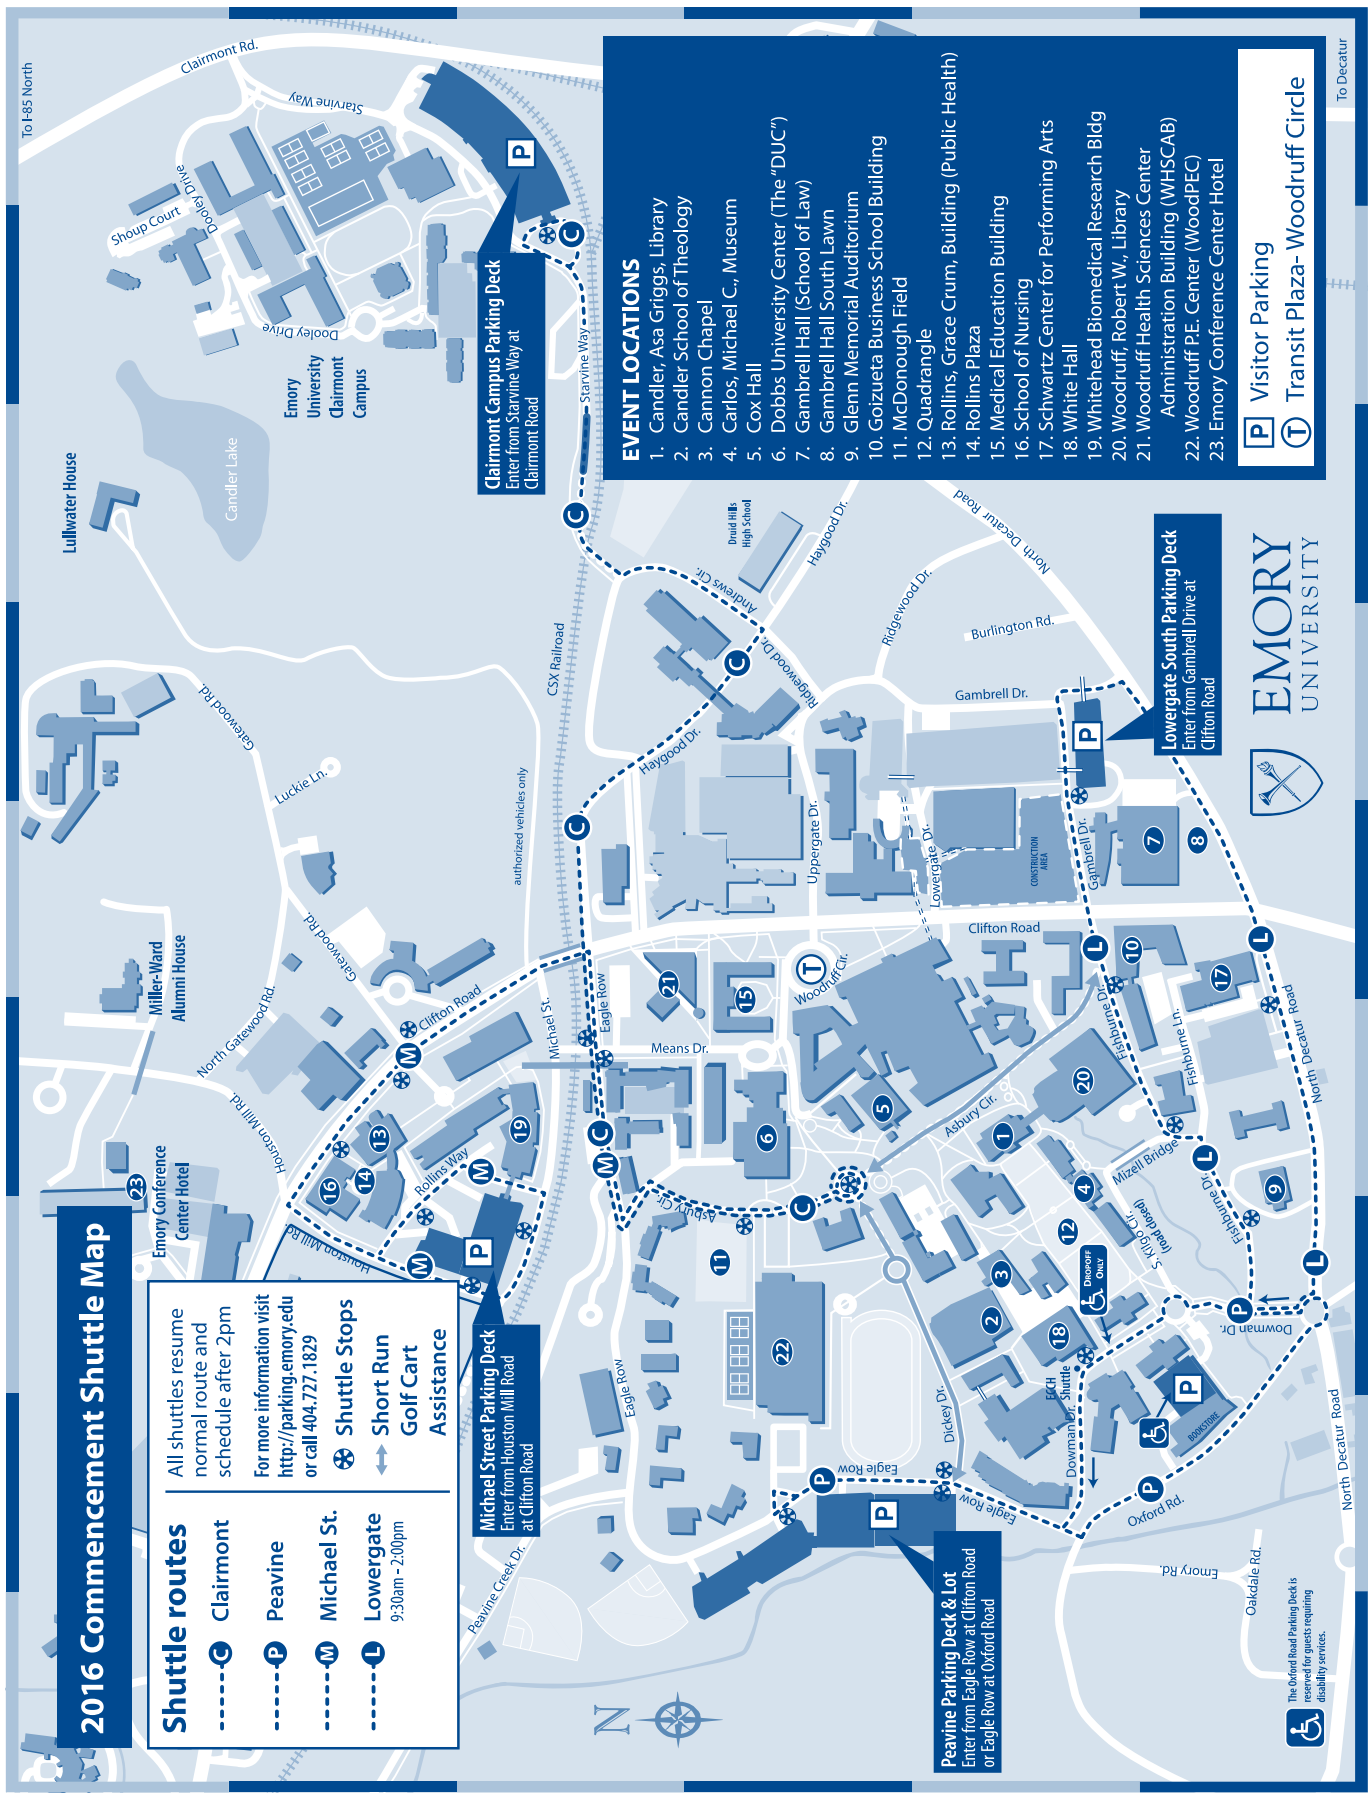

2016 Commencement Shuttle Map

Shuttle routes

- **Clairmont**
  ---C---
- **Peavine**
  ---P---
- **Michael St.**
  ---M---
- **Lowergate**
  9:30am - 2:00pm
  ---L---

- ⊗ Shuttle Stops
- ↔ Short Run
- 🚗 Golf Cart Assistance

Michael Street Parking Deck
Enter from Houston Mill Road at Clifton Road

Peavine Parking Deck & Lot
Enter from Eagle Row at Clifton Road or Eagle Row at Oxford Road

Lowergate South Parking Deck
Enter from Gambrell Drive at Clifton Road

Clairmont Campus Parking Deck
Enter from Starvine Way at Clairmont Road

EVENT LOCATIONS

1. Candler Asa Griggs Library
2. Candler School of Theology
3. Cannon Chapel
4. Carlos, Michael C., Museum
5. Cox Hall
6. Dobbs University Center (The "DUC")
7. Gambrell Hall (School of Law)
8. Gambrell Hall South Lawn
9. Glenn Memorial Auditorium
10. Gozueta Business School Building
11. McDonough Field
12. Quadrangle
13. Rollins, Grace Crum, Building (Public Health)
14. Rollins Plaza
15. Medical Education Building
16. School of Nursing
17. Schwartz Center for Performing Arts
18. White Hall
19. Whitehead Biomedical Research Bldg
20. Woodruff, Robert W., Library
21. Woodruff Health Sciences Center Administration Building (WHSCAB)
22. Woodruff P.E. Center (WoodPEC)
23. Emory Conference Center Hotel

- **P** Visitor Parking
- **T** Transit Plaza - Woodruff Circle