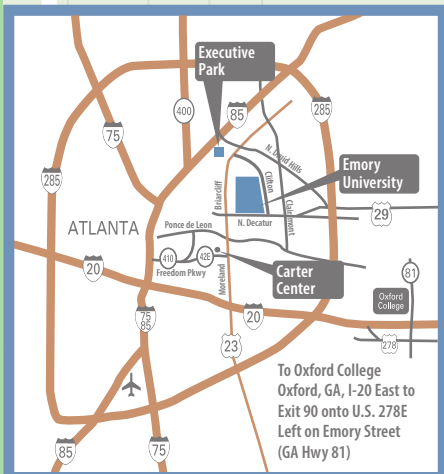

# EMORY UNIVERSITY - C19 SCREENING SITES

-  Emory Conference Center Hotel - South Lobby
  -  Goizueta Business School - Jenkins Commons
  -  Student Activity and Academic Center - 302
  -  Woodruff Physical Education Center - Arena
- COVID-19 ASYMPTOMATIC SCREENING SITES**

**ATLANTA REGION**

**TO ATLANTA MIDTOWN**

**CLAIRMONT CAMPUS**

**EMORY**

201 Dowman Drive  
Atlanta, GA 30322  
INFORMATION 404.727.6123  
EMORY POLICE 404.727.6111

**P VISITOR PARKING**

building grid	name
3235	H5 1525 Clifton Road Deck
3264	G9 1390 Oxford Road Deck
3260	H9 Fishburne Parking Deck
3250	I9 Lowergate EAST-WEST Parking
500	G6 Michael Street Parking Deck
3262	F8 Peavine Parking Lot/Deck
1599	G5 1599 Clifton Road Deck

(most decks open for general parking after 4:00 p.m.)  
Shuttle buses are free and most stop at the Woodruff Circle transit plaza 

 Accessible Parking  Information Kiosk

**CLAIRMONT/N. DECATUR RETAIL AREA**

SCAN FOR EMORY MAP SITE

interactive map online: [map.emory.edu](http://map.emory.edu)  
mobile app: [m.emory.edu](http://m.emory.edu)

**TO DECATUR**